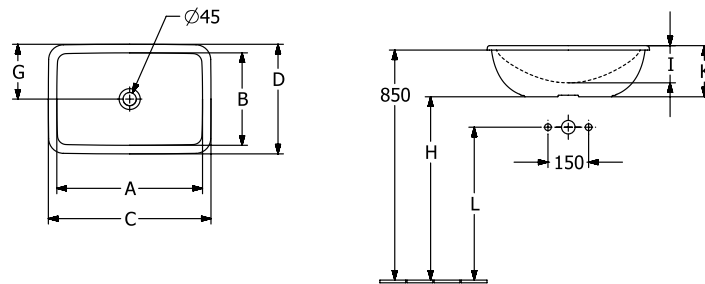

#### 1 . POSITION

<b>Article number</b>	<b>4A660101</b>
Article title	Villeroy & Boch Loop & Friends Built-in washbasin, 675 x 450 x 185 mm, White Alpin, without overflow, unpolished
Product designation	Built-in washbasin
Collection	Loop & Friends
PROJECTS	DESIGN
Assembly / Assembly type	Installation
Scope of delivery	1 x built-in washbasin , 1 x cut-out template
Length in mm	450
Width in mm	675
Height in mm	185
Interior depth	140
Weight in kg	17,30
express delivery	No
Material	TitanCeram
Surface	glossy
With overflow	No
EAN number	4062373896013

#### COLOUR DESIGNATION

White Alpin

TECHNICAL DRAWINGS

4A660101

	A	B	C	D	G	H	I	K	L
4A6400	450	280	510	345	170	705	115	165	585
4A6401	450	280	510	345	170	705	115	165	585
4A6500	540	340	605	410	205	685	135	190	565
4A6501	540	340	605	410	205	685	135	190	565
4A6600	615	380	675	450	225	685	140	180	565
4A6601	615	380	675	450	225	685	140	180	565