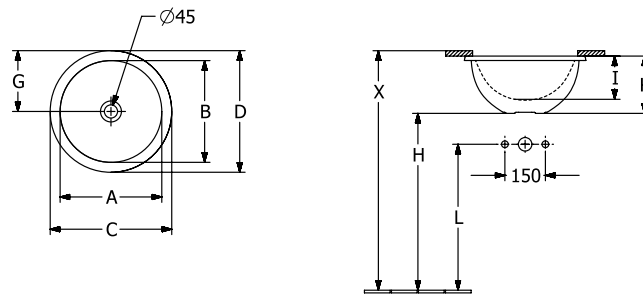

#### 1 . POSITION

<b>Article number</b>	<b>4A520001</b>
Article title	Villeroy & Boch Loop & Friends Undercounter washbasin, 380 x 380 x 210 mm, White Alpin, with overflow, unpolished
Product designation	Undercounter washbasin
Collection	Loop & Friends
PROJECTS	DESIGN
Assembly / Assembly type	Undercounter
Assembly instructions	the hole for the washbasin can only be cut out using the original washbasin because tolerances of several millimetres are possible, installation possible in natural stone and laminate countertops
Scope of delivery	1 x undercounter washbasin , 1 x fastening set
Length in mm	380
Width in mm	380
Height in mm	210
Interior depth	140
Diameter in mm	380
Weight in kg	10,70
express delivery	No
Material	TitanCeram
Surface	glossy
With overflow	Yes
EAN number	4062373896617

#### COLOUR DESIGNATION

White Alpin

TECHNICAL DRAWINGS

4A520001

	A	B	C	D	G	H	I	K	L
4A5100	330	330	390	390	195	680	140	190	560
4A5101	330	330	390	390	195	680	140	190	560
4A6100	380	380	450	450	225	655	160	210	535
4A6101	380	380	450	450	225	655	160	210	535