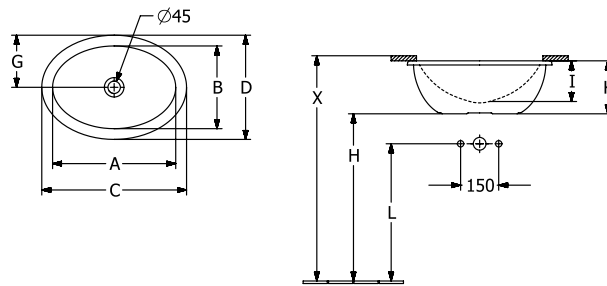

WASHBASINS LOOP & FRIENDS

PRODUCT INFORMATION

1 . POSITION

Article number	4A540001
Article title	Villeroy & Boch Loop & Friends Undercounter washbasin, 485 x 325 x 215 mm, White Alpin, with overflow, unpolished
Product designation	Undercounter washbasin
Collection	Loop & Friends
PROJECTS	DESIGN
Assembly / Assembly type	Undercounter
Assembly instructions	the hole for the washbasin can only be cut out using the original washbasin because tolerances of several millimetres are possible, installation possible in natural stone and laminate countertops
Scope of delivery	1 x undercounter washbasin , 1 x extended ball rod to operate pop-up outlet valve 1 x fastening set
Length in mm	325
Width in mm	485
Height in mm	215
Interior depth	160
Weight in kg	11,80
express delivery	No
Material	TitanCeram
Surface	glossy
With overflow	Yes
EAN number	4062373896563

COLOUR

COLOUR DESIGNATION

White Alpin

TECHNICAL DRAWINGS

4A540001

	A	B	C	D	G	H	I	K	L
4A5300	430	280	505	365	180	670	140	185	550
4A5301	430	280	505	365	180	670	140	185	550
4A5400	485	325	570	410	205	660	160	205	540
4A5401	485	325	570	410	205	660	160	205	540
4A5500	560	380	660	470	235	640	175	225	520
4A5501	560	380	660	470	235	640	175	225	520