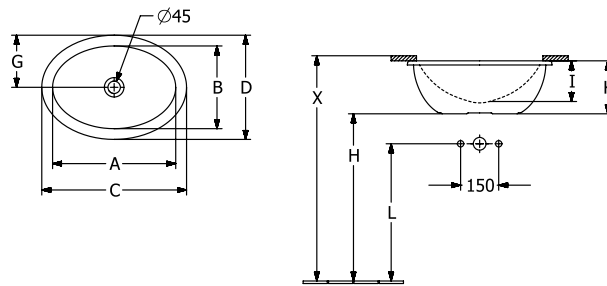

#### 1 . POSITION

<b>Article number</b>	<b>4A540101</b>
Article title	Villeroy & Boch Loop & Friends Undercounter washbasin, 485 x 325 x 215 mm, White Alpin, without overflow, unpolished
Product designation	Undercounter washbasin
Collection	Loop & Friends
PROJECTS	DESIGN
Assembly / Assembly type	Undercounter
Assembly instructions	the hole for the washbasin can only be cut out using the original washbasin because tolerances of several millimetres are possible, installation possible in natural stone and laminate countertops
Scope of delivery	1 x undercounter washbasin , 1 x fastening set
Ordering information	Please order non-closable drain valve separately.
Length in mm	325
Width in mm	485
Height in mm	215
Interior depth	160
Weight in kg	11,80
express delivery	No
Material	TitanCeram
Surface	glossy
With overflow	No
EAN number	4062373896495

#### COLOUR DESIGNATION

White Alpin

TECHNICAL DRAWINGS

4A540101

	A	B	C	D	G	H	I	K	L
4A5300	430	280	505	365	180	670	140	185	550
4A5301	430	280	505	365	180	670	140	185	550
4A5400	485	325	570	410	205	660	160	205	540
4A5401	485	325	570	410	205	660	160	205	540
4A5500	560	380	660	470	235	640	175	225	520
4A5501	560	380	660	470	235	640	175	225	520