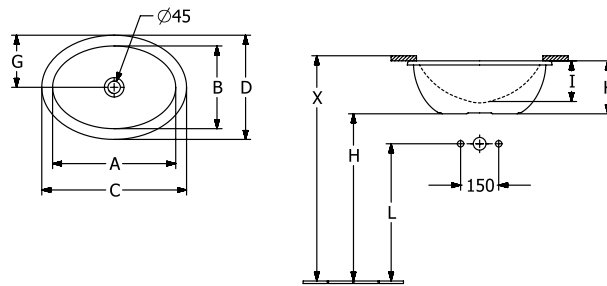

#### 1 . POSITION

<b>Article number</b>	<b>4A550001</b>
Article title	Villeroy & Boch Loop & Friends Undercounter washbasin, 560 x 380 x 220 mm, White Alpin, with overflow, unpolished
Product designation	Undercounter washbasin
Collection	Loop & Friends
PROJECTS	DESIGN
Assembly / Assembly type	Undercounter
Assembly instructions	the hole for the washbasin can only be cut out using the original washbasin because tolerances of several millimetres are possible, installation possible in natural stone and laminate countertops
Scope of delivery	1 x undercounter washbasin , 1 x extended ball rod to operate pop-up outlet valve 1 x fastening set
Length in mm	380
Width in mm	560
Height in mm	220
Interior depth	175
Weight in kg	16,40
express delivery	No
Material	TitanCeram
Surface	glossy
With overflow	Yes
EAN number	4062373896457

#### COLOUR DESIGNATION

White Alpin

TECHNICAL DRAWINGS

4A550001

	A	B	C	D	G	H	I	K	L
4A5300	430	280	505	365	180	670	140	185	550
4A5301	430	280	505	365	180	670	140	185	550
4A5400	485	325	570	410	205	660	160	205	540
4A5401	485	325	570	410	205	660	160	205	540
4A5500	560	380	660	470	235	640	175	225	520
4A5501	560	380	660	470	235	640	175	225	520