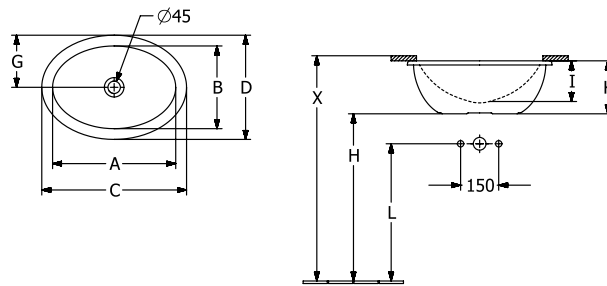

#### 1 . POSITION

<b>Article number</b>	<b>4A550101</b>
Article title	Villeroy & Boch Loop & Friends Undercounter washbasin, 560 x 380 x 220 mm, White Alpin, without overflow, unpolished
Product designation	Undercounter washbasin
Collection	Loop & Friends
PROJECTS	■ DESIGN
Assembly / Assembly type	Undercounter
Assembly instructions	the hole for the washbasin can only be cut out using the original washbasin because tolerances of several millimetres are possible, installation possible in natural stone and laminate countertops
Scope of delivery	1 x undercounter washbasin , 1 x fastening set
Ordering information	Please order non-closable drain valve separately.
Length in mm	380
Width in mm	560
Height in mm	220
Interior depth	175
Weight in kg	16,40
express delivery	No
Material	TitanCeram
Surface	glossy
With overflow	No
EAN number	4062373896372

#### COLOUR DESIGNATION

White Alpin

TECHNICAL DRAWINGS

4A550101

	A	B	C	D	G	H	I	K	L
4A5300	430	280	505	365	180	670	140	185	550
4A5301	430	280	505	365	180	670	140	185	550
4A5400	485	325	570	410	205	660	160	205	540
4A5401	485	325	570	410	205	660	160	205	540
4A5500	560	380	660	470	235	640	175	225	520
4A5501	560	380	660	470	235	640	175	225	520