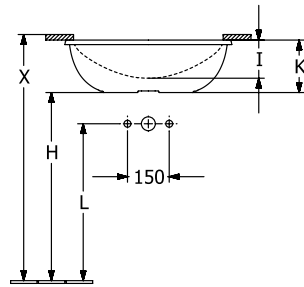

WASHBASINS LOOP & FRIENDS

PRODUCT INFORMATION

1 . POSITION

Article number	4A570001
Article title	Villeroy & Boch Loop & Friends Undercounter washbasin, 540 x 340 x 185 mm, White Alpin, with overflow, unpolished
Product designation	Undercounter washbasin
Collection	Loop & Friends
PROJECTS	■ DESIGN
Assembly / Assembly type	Undercounter
Assembly instructions	the hole for the washbasin can only be cut out using the original washbasin because tolerances of several millimetres are possible, installation possible in natural stone and laminate countertops
Scope of delivery	1 x undercounter washbasin , 1 x extended ball rod to operate pop-up outlet valve 1 x fastening set
Length in mm	340
Width in mm	540
Height in mm	185
Interior depth	135
Weight in kg	14,65
express delivery	No
Material	TitanCeram
Surface	glossy
With overflow	Yes
EAN number	4062373896297

COLOUR

COLOUR DESIGNATION

White Alpin

TECHNICAL DRAWINGS

4A570001

	A	B	C	D	G	H	I	K	L
4A5600	450	280	510	345	170	705	115	165	585
4A5601	450	280	510	345	170	705	115	165	585
4A5700	540	340	605	410	205	685	135	190	565
4A5701	540	340	605	410	205	685	135	190	565
4A5800	615	380	675	450	225	685	140	180	565
4A5801	615	380	675	450	225	685	140	180	565