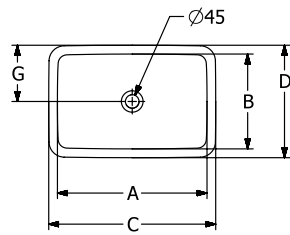

WASHBASINS LOOP & FRIENDS

PRODUCT INFORMATION

1 . POSITION

Article number	4A570001
Article title	Villeroy & Boch Loop & Friends Undercounter washbasin, 540 x 340 x 185 mm, White Alpin, with overflow, unpolished
Product designation	Undercounter washbasin
Collection	Loop & Friends
PROJECTS	■ DESIGN
Assembly / Assembly type	Undercounter
Assembly instructions	the hole for the washbasin can only be cut out using the original washbasin because tolerances of several millimetres are possible, installation possible in natural stone and laminate countertops
Scope of delivery	1 x undercounter washbasin , 1 x extended ball rod to operate pop-up outlet valve 1 x fastening set
Length in mm	340
Width in mm	540
Height in mm	185
Interior depth	135
Weight in kg	14,65
express delivery	No
Material	TitanCeram
Surface	glossy
With overflow	Yes
EAN number	4062373896297

COLOUR

COLOUR DESIGNATION

White Alpin

TECHNICAL DRAWINGS

4A570001

	A	B	C	D	G	H	I	K	L
4A5600	450	280	510	345	170	705	115	165	585
4A5601	450	280	510	345	170	705	115	165	585
4A5700	540	340	605	410	205	685	135	190	565
4A5701	540	340	605	410	205	685	135	190	565
4A5800	615	380	675	450	225	685	140	180	565
4A5801	615	380	675	450	225	685	140	180	565