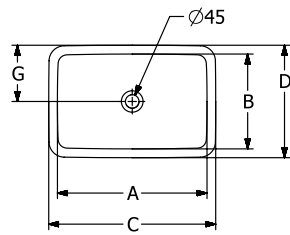

WASHBASINS LOOP & FRIENDS

PRODUCT INFORMATION

1 . POSITION

Article number	4A570101
Article title	Villeroy & Boch Loop & Friends Undercounter washbasin, 540 x 340 x 185 mm, White Alpin, without overflow, unpolished
Product designation	Undercounter washbasin
Collection	Loop & Friends
PROJECTS	■ DESIGN
Assembly / Assembly type	Undercounter
Assembly instructions	the hole for the washbasin can only be cut out using the original washbasin because tolerances of several millimetres are possible, installation possible in natural stone and laminate countertops
Scope of delivery	1 x undercounter washbasin , 1 x fastening set
Ordering information	Please order non-closable drain valve separately.
Length in mm	340
Width in mm	540
Height in mm	185
Interior depth	135
Weight in kg	14,65
express delivery	No
Material	TitanCeram
Surface	glossy
With overflow	No
EAN number	4062373896181

COLOUR

COLOUR DESIGNATION

White Alpin

TECHNICAL DRAWINGS

4A570101

	A	B	C	D	G	H	I	K	L
4A5600	450	280	510	345	170	705	115	165	585
4A5601	450	280	510	345	170	705	115	165	585
4A5700	540	340	605	410	205	685	135	190	565
4A5701	540	340	605	410	205	685	135	190	565
4A5800	615	380	675	450	225	685	140	180	565
4A5801	615	380	675	450	225	685	140	180	565