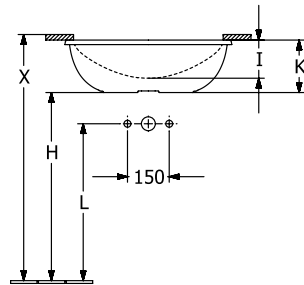

WASHBASINS LOOP & FRIENDS

PRODUCT INFORMATION

1 . POSITION

Article number	4A570101
Article title	Villeroy & Boch Loop & Friends Undercounter washbasin, 540 x 340 x 185 mm, White Alpin, without overflow, unpolished
Product designation	Undercounter washbasin
Collection	Loop & Friends
PROJECTS	■ DESIGN
Assembly / Assembly type	Undercounter
Assembly instructions	the hole for the washbasin can only be cut out using the original washbasin because tolerances of several millimetres are possible, installation possible in natural stone and laminate countertops
Scope of delivery	1 x undercounter washbasin , 1 x fastening set
Ordering information	Please order non-closable drain valve separately.
Length in mm	340
Width in mm	540
Height in mm	185
Interior depth	135
Weight in kg	14,65
express delivery	No
Material	TitanCeram
Surface	glossy
With overflow	No
EAN number	4062373896181

COLOUR

COLOUR DESIGNATION

White Alpin

TECHNICAL DRAWINGS

4A570101

	A	B	C	D	G	H	I	K	L
4A5600	450	280	510	345	170	705	115	165	585
4A5601	450	280	510	345	170	705	115	165	585
4A5700	540	340	605	410	205	685	135	190	565
4A5701	540	340	605	410	205	685	135	190	565
4A5800	615	380	675	450	225	685	140	180	565
4A5801	615	380	675	450	225	685	140	180	565