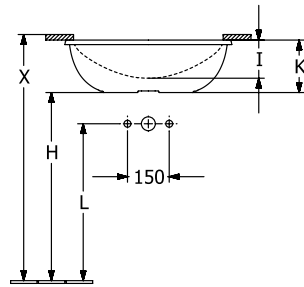

WASHBASINS LOOP & FRIENDS

PRODUCT INFORMATION

1 . POSITION

Article number	4A580001
Article title	Villeroy & Boch Loop & Friends Undercounter washbasin, 615 x 380 x 185 mm, White Alpin, with overflow, unpolished
Product designation	Undercounter washbasin
Collection	Loop & Friends
PROJECTS	DESIGN
Assembly / Assembly type	Undercounter
Assembly instructions	the hole for the washbasin can only be cut out using the original washbasin because tolerances of several millimetres are possible, installation possible in natural stone and laminate countertops
Scope of delivery	1 x undercounter washbasin , 1 x extended ball rod to operate pop-up outlet valve 1 x fastening set
Length in mm	380
Width in mm	615
Height in mm	185
Interior depth	140
Weight in kg	17,30
express delivery	No
Material	TitanCeram
Surface	glossy
With overflow	Yes
EAN number	4062373896211

COLOUR

COLOUR DESIGNATION

White Alpin

TECHNICAL DRAWINGS

4A580001

	A	B	C	D	G	H	I	K	L
4A5600	450	280	510	345	170	705	115	165	585
4A5601	450	280	510	345	170	705	115	165	585
4A5700	540	340	605	410	205	685	135	190	565
4A5701	540	340	605	410	205	685	135	190	565
4A5800	615	380	675	450	225	685	140	180	565
4A5801	615	380	675	450	225	685	140	180	565