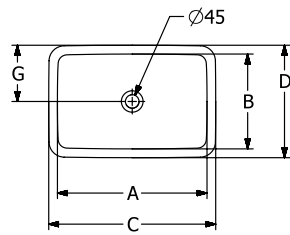

WASHBASINS LOOP & FRIENDS

PRODUCT INFORMATION

1 . POSITION

Article number	4A580001
Article title	Villeroy & Boch Loop & Friends Undercounter washbasin, 615 x 380 x 185 mm, White Alpin, with overflow, unpolished
Product designation	Undercounter washbasin
Collection	Loop & Friends
PROJECTS	DESIGN
Assembly / Assembly type	Undercounter
Assembly instructions	the hole for the washbasin can only be cut out using the original washbasin because tolerances of several millimetres are possible, installation possible in natural stone and laminate countertops
Scope of delivery	1 x undercounter washbasin , 1 x extended ball rod to operate pop-up outlet valve 1 x fastening set
Length in mm	380
Width in mm	615
Height in mm	185
Interior depth	140
Weight in kg	17,30
express delivery	No
Material	TitanCeram
Surface	glossy
With overflow	Yes
EAN number	4062373896211

COLOUR

COLOUR DESIGNATION

White Alpin

TECHNICAL DRAWINGS

4A580001

	A	B	C	D	G	H	I	K	L
4A5600	450	280	510	345	170	705	115	165	585
4A5601	450	280	510	345	170	705	115	165	585
4A5700	540	340	605	410	205	685	135	190	565
4A5701	540	340	605	410	205	685	135	190	565
4A5800	615	380	675	450	225	685	140	180	565
4A5801	615	380	675	450	225	685	140	180	565