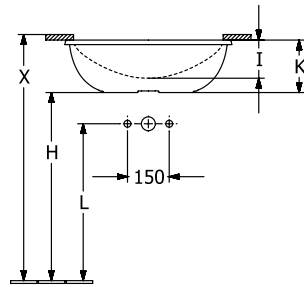

WASHBASINS LOOP & FRIENDS

PRODUCT INFORMATION

1 . POSITION

Article number	4A580101
Article title	Villeroy & Boch Loop & Friends Undercounter washbasin, 615 x 380 x 185 mm, White Alpin, without overflow, unpolished
Product designation	Undercounter washbasin
Collection	Loop & Friends
PROJECTS	■ DESIGN
Assembly / Assembly type	Undercounter
Assembly instructions	the hole for the washbasin can only be cut out using the original washbasin because tolerances of several millimetres are possible, installation possible in natural stone and laminate countertops
Scope of delivery	1 x undercounter washbasin , 1 x fastening set
Ordering information	Please order non-closable drain valve separately.
Length in mm	380
Width in mm	615
Height in mm	185
Interior depth	140
Weight in kg	17,30
express delivery	No
Material	TitanCeram
Surface	glossy
With overflow	No
EAN number	4062373896259

COLOUR

COLOUR DESIGNATION

White Alpin

TECHNICAL DRAWINGS

4A580101

	A	B	C	D	G	H	I	K	L
4A5600	450	280	510	345	170	705	115	165	585
4A5601	450	280	510	345	170	705	115	165	585
4A5700	540	340	605	410	205	685	135	190	565
4A5701	540	340	605	410	205	685	135	190	565
4A5800	615	380	675	450	225	685	140	180	565
4A5801	615	380	675	450	225	685	140	180	565