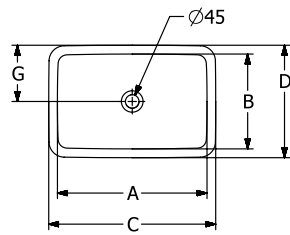

WASHBASINS LOOP & FRIENDS

PRODUCT INFORMATION

1 . POSITION

Article number	4A580101
Article title	Villeroy & Boch Loop & Friends Undercounter washbasin, 615 x 380 x 185 mm, White Alpin, without overflow, unpolished
Product designation	Undercounter washbasin
Collection	Loop & Friends
PROJECTS	■ DESIGN
Assembly / Assembly type	Undercounter
Assembly instructions	the hole for the washbasin can only be cut out using the original washbasin because tolerances of several millimetres are possible, installation possible in natural stone and laminate countertops
Scope of delivery	1 x undercounter washbasin , 1 x fastening set
Ordering information	Please order non-closable drain valve separately.
Length in mm	380
Width in mm	615
Height in mm	185
Interior depth	140
Weight in kg	17,30
express delivery	No
Material	TitanCeram
Surface	glossy
With overflow	No
EAN number	4062373896259

COLOUR

COLOUR DESIGNATION

White Alpin

TECHNICAL DRAWINGS

4A580101

	A	B	C	D	G	H	I	K	L
4A5600	450	280	510	345	170	705	115	165	585
4A5601	450	280	510	345	170	705	115	165	585
4A5700	540	340	605	410	205	685	135	190	565
4A5701	540	340	605	410	205	685	135	190	565
4A5800	615	380	675	450	225	685	140	180	565
4A5801	615	380	675	450	225	685	140	180	565