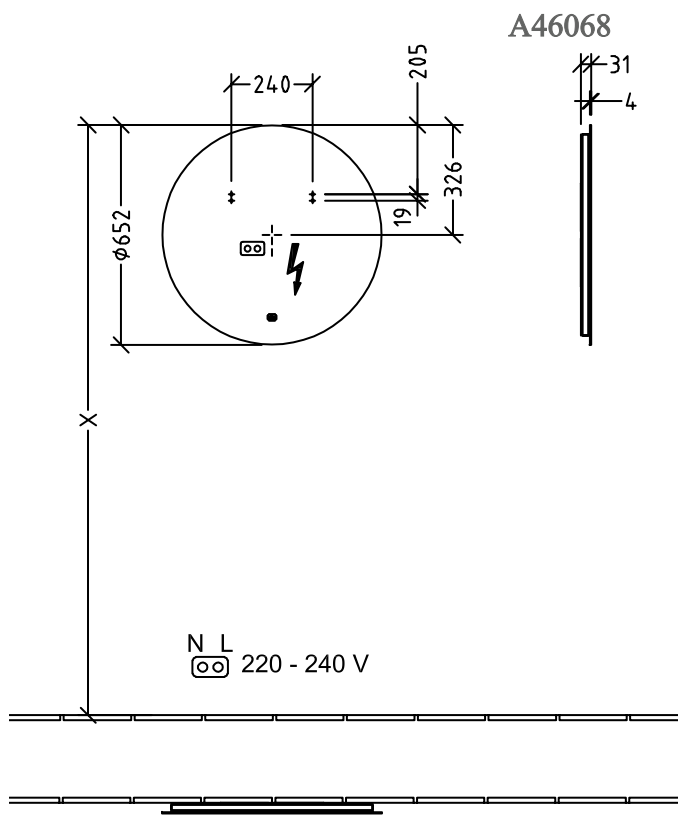

MIRROR MORE TO SEE LITE

PRODUCT INFORMATION

1 . POSITION

Model	A46068
Collection	More to See Lite
PROJECTS	DESIGN
Width	650 mm
Height	650 mm
Depth	31 mm
Description	Glass fastening set included with all-round LED lighting (cannot be replaced) IP 44 After retrofitting with the ZigBee® Home Automation Kit C004 00, lighting can be controlled via your Smart Home environment. The illuminated mirror can be switched on and off via the sensor switch, The mirror can be connected via the ZigBee® Home Automation Standard with all hubs/gateways that use this transmission standard, such as Philips Hue Bridge or suitable Amazon Echo models. 1x 17,28 W 2700 K (warm white) to 6500 K (daylight white)
Specification texts	More to See Lite; Mirror; Glass; Size: 650 x 650 x 31 mm; Round; fastening set included; with all-round LED lighting (cannot be replaced); IP 44; After retrofitting with the ZigBee® Home Automation Kit C004 00, lighting can be controlled via your Smart Home environment. The illuminated mirror can be switched on and off via the sensor switch, The mirror can be connected via the ZigBee® Home Automation Standard with all hubs/gateways that use this transmission standard, such as Philips Hue Bridge or suitable Amazon Echo models.; 1x 17,28 W; 2700 K (warm white) to 6500 K (daylight white)

COLOURS

PREVIEW

COLOUR NAME

ARTICLE NUMBER

EAN

A4606800

4062373819302

TECHNICAL DRAWINGS

More to See Lite A4606800	 Villeroy & Boch 1748
V01 / 07.10.2020	