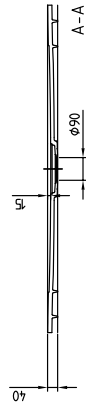

TECHNICAL DRAWINGS

UDQ1380SQI2IV
SQUARO INFINITY
UDQ1380SQI2I