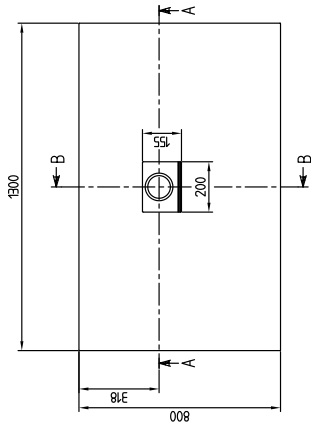

TECHNICAL DRAWINGS

UDQ1380SQI2IV
SQUARO INFINITY
UDQ1380SQI2I