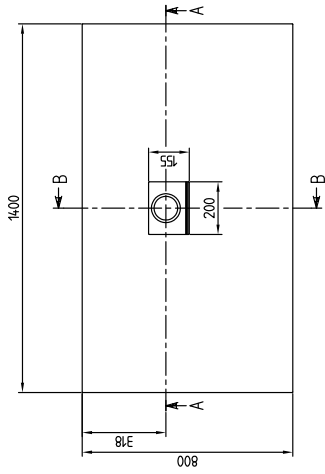

TECHNICAL DRAWINGS

UDQ1480SQI2V

SQUARO INFINITY
UDQ 1480SQI2

Villeroy & Boch

- This drawing is for information only.
- Dimensions are for reference only.
- Claims about wrong dimensions on product or drawings will not be accepted.