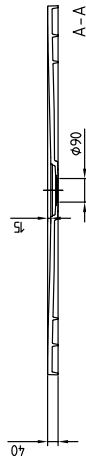

TECHNICAL DRAWINGS

UDQ1490SQI2V

SQUARO INFINITY
UDQ1490SQI2

Villeroy & Boch
This drawing is for information only.
It is not intended for manufacturing.
Claims about wrong dimensions on
product or drawings will not be accepted.