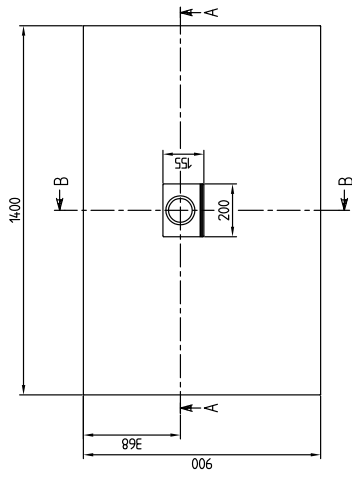

TECHNICAL DRAWINGS

UDQ1490SQI2V

SQUARO INFINITY
UDQ1490SQI2

Villeroy & Boch
This drawing is for information only.
It is not intended for manufacturing.
Claims about wrong dimensions on
product or drawings will not be accepted.