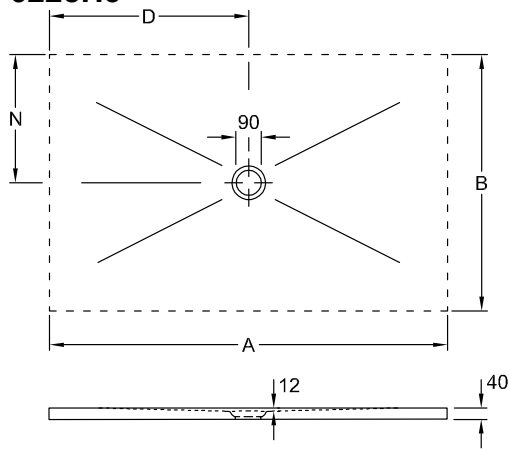

### 1 . POSITION

<b>Model</b>	<b>6228H3</b>
Collection	Subway Infinity
PROJECTS	DESIGN
Width	800 mm
Height	40 mm
Length	900 mm
Weight	30,24 kg
description	<p>Ceramic not available in CeramicPlus <b>These shower trays are cut along four sides (unglazed) and can be used for flush installation only.</b> Total price includes the surcharge for cutting!, Orders that we have confirmed for custom-made shower trays cannot be cancelled or altered., The installation height of the shower can be reduced by 30mm if outlet fitting 9226 00 XX is used. Please note: this outlet fitting does not conform to EN 274., *Shower trays marked with an asterisk can only be installed with Mepa installation system art. no. 9223 76 or in a mortar bed. Ceramic available in White Alpin (01) with anti-slip class B (PN18), Taupe (TP), Ardoise (W9) and ViPrint décors with anti-slip class A (PN12). slip-resistant</p>
material	Ceramic
Specification texts	Subway Infinity; Shower tray; Ceramic; Size: 900 x 800 x 40 mm; Rectangle

TECHNICAL DRAWINGS

**6228H3**

	A	B	D	N
6232 34	1500	900	750	450
6232 33	1500	800	750	400
6232 32	1500	750	750	375
6232 V4	1400	900	700	450
6232 V3	1400	800	700	400
6232 V2	1400	750	700	375
6232 N4	1200	900	600	450
6231 Q3	1200	800	600	400
6231 Q2	1200	750	600	375
6231 Q1	1200	700	600	350
6230 L3	1000	800	500	400
6230 L2	1000	750	500	375
6230 L1	1000	700	500	350
6229 H2	900	750	450	375
6229 H1	900	700	450	350
6229 C2	800	750	400	375
6228 H4	900	900	450	450
6228 H3	900	800	450	400
6228 C3	800	800	400	400