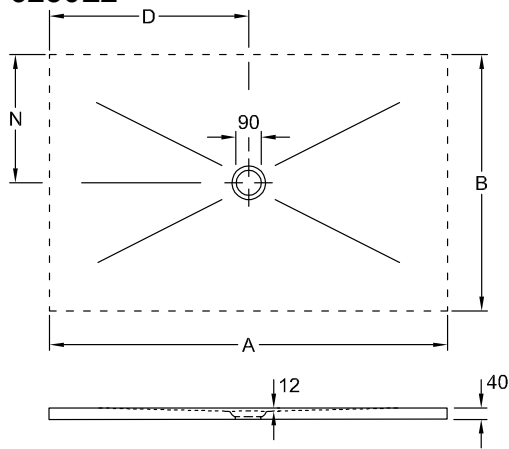

### 1 . POSITION

<b>Model</b>	<b>6230L2</b>
Collection	Subway Infinity
PROJECTS	DESIGN
Width	750 mm
Height	40 mm
Length	1000 mm
Weight	31,25 kg
description	<p>Ceramic not available in CeramicPlus <b>These shower trays are cut along four sides (unglazed) and can be used for flush installation only.</b> Total price includes the surcharge for cutting!, Orders that we have confirmed for custom-made shower trays cannot be cancelled or altered., The installation height of the shower can be reduced by 30mm if outlet fitting 9226 00 XX is used. Please note: this outlet fitting does not conform to EN 274., *Shower trays marked with an asterisk can only be installed with Mepa installation system art. no. 9223 76 or in a mortar bed. Ceramic available in White Alpin (01) with anti-slip class B (PN18), Taupe (TP), Ardoise (W9) and ViPrint décors with anti-slip class A (PN12). slip-resistant</p>
material	Ceramic
Specification texts	Subway Infinity; Shower tray; Ceramic; Size: 1000 x 750 x 40 mm; Rectangle

TECHNICAL DRAWINGS

**6230L2**

	A	B	D	N
6232 34	1500	900	750	450
6232 33	1500	800	750	400
6232 32	1500	750	750	375
6232 V4	1400	900	700	450
6232 V3	1400	800	700	400
6232 V2	1400	750	700	375
6232 N4	1200	900	600	450
6231 Q3	1200	800	600	400
6231 Q2	1200	750	600	375
6231 Q1	1200	700	600	350
6230 L3	1000	800	500	400
6230 L2	1000	750	500	375
6230 L1	1000	700	500	350
6229 H2	900	750	450	375
6229 H1	900	700	450	350
6229 C2	800	750	400	375
6228 H4	900	900	450	450
6228 H3	900	800	450	400
6228 C3	800	800	400	400