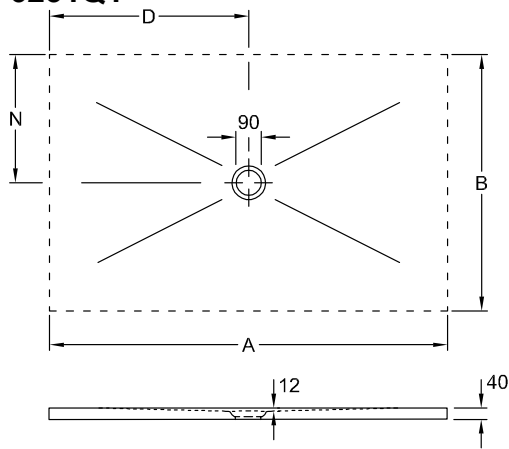

### 1 . POSITION

<b>Model</b>	<b>6231Q1</b>
Collection	Subway Infinity
PROJECTS	DESIGN
Width	700 mm
Height	40 mm
Length	1200 mm
Weight	35,33 kg
description	<p>Ceramic not available in CeramicPlus <b>These shower trays are cut along four sides (unglazed) and can be used for flush installation only.</b> Total price includes the surcharge for cutting!, Orders that we have confirmed for custom-made shower trays cannot be cancelled or altered., The installation height of the shower can be reduced by 30mm if outlet fitting 9226 00 XX is used. Please note: this outlet fitting does not conform to EN 274., *Shower trays marked with an asterisk can only be installed with Mepa installation system art. no. 9223 76 or in a mortar bed. Ceramic available in White Alpin (01) with anti-slip class B (PN18), Taupe (TP), Ardoise (W9) and ViPrint décors with anti-slip class A (PN12). slip-resistant</p>
material	Ceramic
Specification texts	Subway Infinity; Shower tray; Ceramic; Size: 1200 x 700 x 40 mm; Rectangle

TECHNICAL DRAWINGS

**6231Q1**

	A	B	D	N
6232 34	1500	900	750	450
6232 33	1500	800	750	400
6232 32	1500	750	750	375
6232 V4	1400	900	700	450
6232 V3	1400	800	700	400
6232 V2	1400	750	700	375
6232 N4	1200	900	600	450
6231 Q3	1200	800	600	400
6231 Q2	1200	750	600	375
6231 Q1	1200	700	600	350
6230 L3	1000	800	500	400
6230 L2	1000	750	500	375
6230 L1	1000	700	500	350
6229 H2	900	750	450	375
6229 H1	900	700	450	350
6229 C2	800	750	400	375
6228 H4	900	900	450	450
6228 H3	900	800	450	400
6228 C3	800	800	400	400