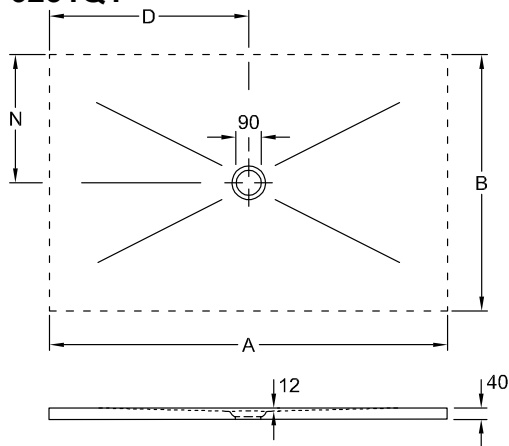

TECHNICAL DRAWINGS

6231Q1

	A	B	D	N
6232 34	1500	900	750	450
6232 33	1500	800	750	400
6232 32	1500	750	750	375
6232 V4	1400	900	700	450
6232 V3	1400	800	700	400
6232 V2	1400	750	700	375
6232 N4	1200	900	600	450
6231 Q3	1200	800	600	400
6231 Q2	1200	750	600	375
6231 Q1	1200	700	600	350
6230 L3	1000	800	500	400
6230 L2	1000	750	500	375
6230 L1	1000	700	500	350
6229 H2	900	750	450	375
6229 H1	900	700	450	350
6229 C2	800	750	400	375
6228 H4	900	900	450	450
6228 H3	900	800	450	400
6228 C3	800	800	400	400