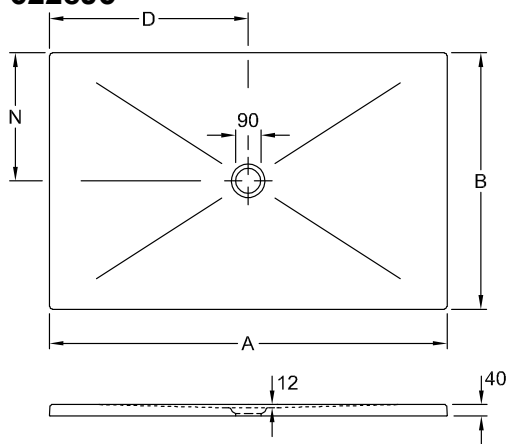

SHOWER TRAYS (CERAMICS) SUBWAY INFINITY

PRODUCT INFORMATION

1 . POSITION

Model	6228J5
Collection	Subway Infinity
PROJECTS	■ DESIGN
Width	1000 mm
Height	40 mm
Length	1000 mm
Weight	42 kg
description	Ceramic not available in CeramicPlus 4 sides glazed, These shower trays are not cut and can be used for all installation types (recommended: Mepa installation system art. no. 9223 76 00) , The installation height of the shower can be reduced by 30mm if outlet fitting 9226 00 XX is used. Please note: this outlet fitting does not conform to EN 274. Ceramic available in White Alpin (01) with anti-slip class B (PN18), Taupe (TP), Ardoise (W9) and ViPrint décors with anti-slip class A (PN12). slip-resistant Non-slip category PN18
material	Ceramic
Specification texts	Subway Infinity; Shower tray; Ceramic; Size: 1000 x 1000 x 40 mm; Square; Non-slip category PN18

TECHNICAL DRAWINGS

6228J5

	A	B	D	N
6232 45	1600	1000	800	500
6231 S4	1400	900	700	450
6230 N4	1200	900	600	450
6229 J3	1000	800	500	400
6228 J5	1000	1000	500	500

TECHNICAL DRAWINGS

6228J5

	A	B	D	N
6232 45	1600	1000	800	500
6231 S4	1400	900	700	450
6230 N4	1200	900	600	450
6229 J3	1000	800	500	400
6228 J5	1000	1000	500	500