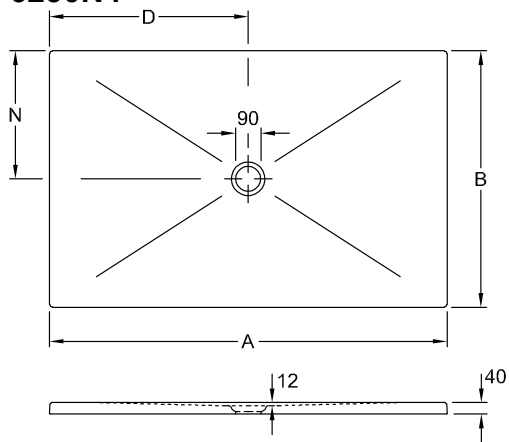

### 1 . POSITION

<b>Model</b>	<b>6230N4</b>
Collection	Subway Infinity
PROJECTS	■ DESIGN
Width	900 mm
Height	40 mm
Length	1200 mm
Weight	45 kg
description	<p>Ceramic not available in CeramicPlus 4 sides glazed, <b>These shower trays are not cut and can be used for all installation types (recommended: Mepa installation system art. no. 9223 76 00)</b>, The installation height of the shower can be reduced by 30mm if outlet fitting 9226 00 XX is used. Please note: this outlet fitting does not conform to EN 274. Ceramic available in White Alpin (01) with anti-slip class B (PN18), Taupe (TP), Ardoise (W9) and ViPrint décors with anti-slip class A (PN12). slip-resistant Non-slip category PN18</p>
material	Ceramic
Specification texts	Subway Infinity; Shower tray; Ceramic; Size: 1200 x 900 x 40 mm; Rectangle; Non-slip category PN18

TECHNICAL DRAWINGS

**6230N4**

	A	B	D	N
6232 45	1600	1000	800	500
6231 S4	1400	900	700	450
6230 N4	1200	900	600	450
6229 J3	1000	800	500	400
6228 J5	1000	1000	500	500

TECHNICAL DRAWINGS

**6230N4**

	A	B	D	N
6232 45	1600	1000	800	500
6231 S4	1400	900	700	450
6230 N4	1200	900	600	450
6229 J3	1000	800	500	400
6228 J5	1000	1000	500	500