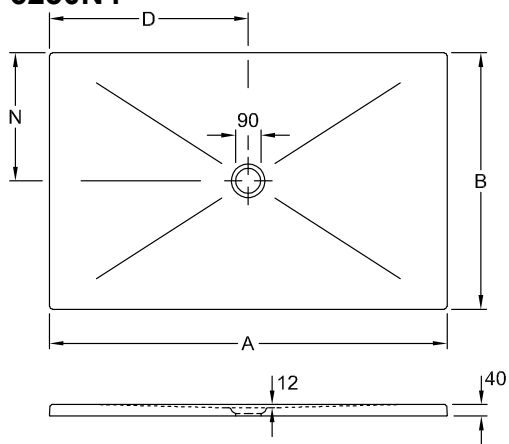

### 1 . POSITION

<b>Model</b>	<b>6230N4</b>
Collection	Subway Infinity
PROJECTS	■ DESIGN
Width	900 mm
Height	40 mm
Length	1200 mm
Weight	45 kg
description	<p>Ceramic not available in CeramicPlus 4 sides glazed, <b>These shower trays are not cut and can be used for all installation types (recommended: Mepa installation system art. no. 9223 76 00)</b>, The installation height of the shower can be reduced by 30mm if outlet fitting 9226 00 XX is used. Please note: this outlet fitting does not conform to EN 274. Ceramic available in White Alpin (01) with anti-slip class B (PN18), Taupe (TP), Ardoise (W9) and ViPrint décors with anti-slip class A (PN12). slip-resistant Non-slip category PN18</p>
material	Ceramic
Specification texts	Subway Infinity; Shower tray; Ceramic; Size: 1200 x 900 x 40 mm; Rectangle; Non-slip category PN18

TECHNICAL DRAWINGS

**6230N4**

	A	B	D	N
6232 45	1600	1000	800	500
6231 S4	1400	900	700	450
6230 N4	1200	900	600	450
6229 J3	1000	800	500	400
6228 J5	1000	1000	500	500

TECHNICAL DRAWINGS

**6230N4**

	A	B	D	N
6232 45	1600	1000	800	500
6231 S4	1400	900	700	450
6230 N4	1200	900	600	450
6229 J3	1000	800	500	400
6228 J5	1000	1000	500	500