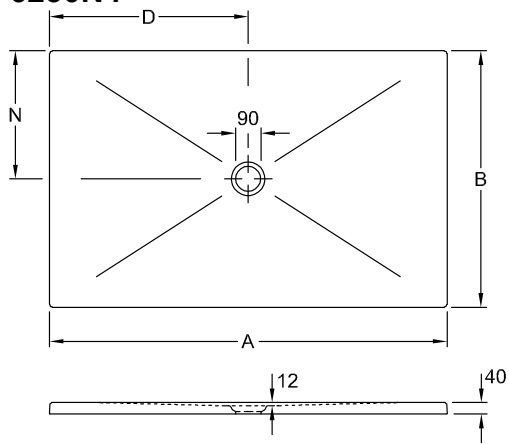

### 1 . POSITION

<b>Model</b>	<b>6230N4</b>
Collection	Subway Infinity
PROJECTS	■ DESIGN
Width	900 mm
Height	40 mm
Length	1200 mm
Weight	45 kg
description	<p>Ceramic not available in CeramicPlus 4 sides glazed, <b>These shower trays are not cut and can be used for all installation types (recommended: Mepa installation system art. no. 9223 76 00)</b>, The installation height of the shower can be reduced by 30mm if outlet fitting 9226 00 XX is used. Please note: this outlet fitting does not conform to EN 274. Ceramic available in White Alpin (01) with anti-slip class B (PN18), Taupe (TP), Ardoise (W9) and ViPrint décors with anti-slip class A (PN12). slip-resistant Non-slip category PN18</p>
material	Ceramic
Specification texts	Subway Infinity; Shower tray; Ceramic; Size: 1200 x 900 x 40 mm; Rectangle; Non-slip category PN18

TECHNICAL DRAWINGS

**6230N4**

	A	B	D	N
6232 45	1600	1000	800	500
6231 S4	1400	900	700	450
6230 N4	1200	900	600	450
6229 J3	1000	800	500	400
6228 J5	1000	1000	500	500

TECHNICAL DRAWINGS

**6230N4**

	A	B	D	N
6232 45	1600	1000	800	500
6231 S4	1400	900	700	450
6230 N4	1200	900	600	450
6229 J3	1000	800	500	400
6228 J5	1000	1000	500	500