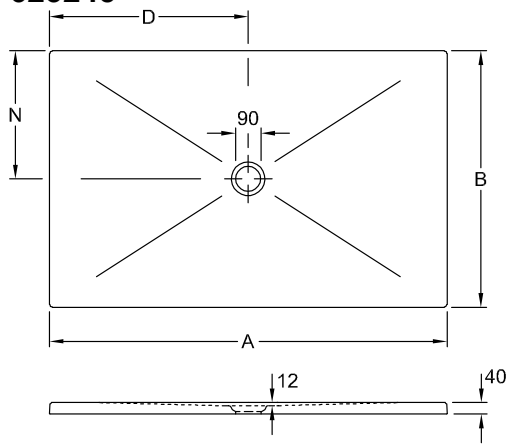

### 1. POSITION

<b>Model</b>	<b>623245</b>
Collection	Subway Infinity
PROJECTS	■ DESIGN
Width	1000 mm
Height	40 mm
Length	1600 mm
Weight	68 kg
description	<p>Ceramic not available in CeramicPlus 4 sides glazed, <b>These shower trays are not cut and can be used for all installation types (recommended: Mepa installation system art. no. 9223 76 00)</b>, The installation height of the shower can be reduced by 30mm if outlet fitting 9226 00 XX is used. Please note: this outlet fitting does not conform to EN 274. Ceramic available in White Alpin (01) with anti-slip class B (PN18), Taupe (TP), Ardoise (W9) and ViPrint décors with anti-slip class A (PN12). slip-resistant Non-slip category PN18</p>
material	Ceramic
Specification texts	Subway Infinity; Shower tray; Ceramic; Size: 1600 x 1000 x 40 mm; Rectangle; Non-slip category PN18

TECHNICAL DRAWINGS

**623245**

	A	B	D	N
6232 45	1600	1000	800	500
6231 S4	1400	900	700	450
6230 N4	1200	900	600	450
6229 J3	1000	800	500	400
6228 J5	1000	1000	500	500

TECHNICAL DRAWINGS

**623245**

	A	B	D	N
6232 45	1600	1000	800	500
6231 S4	1400	900	700	450
6230 N4	1200	900	600	450
6229 J3	1000	800	500	400
6228 J5	1000	1000	500	500