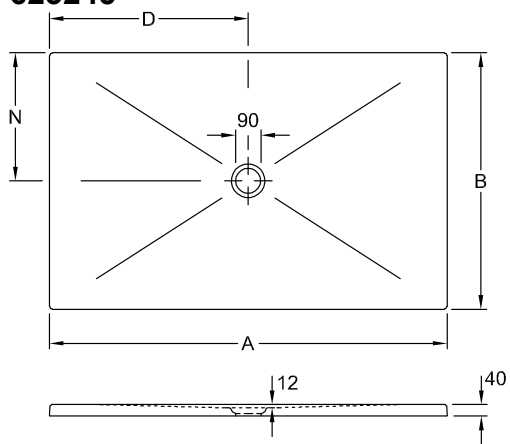

### 1. POSITION

<b>Model</b>	<b>623245</b>
Collection	Subway Infinity
PROJECTS	■ DESIGN
Width	1000 mm
Height	40 mm
Length	1600 mm
Weight	68 kg
description	<p>Ceramic not available in CeramicPlus 4 sides glazed, <b>These shower trays are not cut and can be used for all installation types (recommended: Mepa installation system art. no. 9223 76 00)</b>, The installation height of the shower can be reduced by 30mm if outlet fitting 9226 00 XX is used. Please note: this outlet fitting does not conform to EN 274. Ceramic available in White Alpin (01) with anti-slip class B (PN18), Taupe (TP), Ardoise (W9) and ViPrint décors with anti-slip class A (PN12). slip-resistant Non-slip category PN18</p>
material	Ceramic
Specification texts	Subway Infinity; Shower tray; Ceramic; Size: 1600 x 1000 x 40 mm; Rectangle; Non-slip category PN18

TECHNICAL DRAWINGS

**623245**

	A	B	D	N
6232 45	1600	1000	800	500
6231 S4	1400	900	700	450
6230 N4	1200	900	600	450
6229 J3	1000	800	500	400
6228 J5	1000	1000	500	500

TECHNICAL DRAWINGS

**623245**

	A	B	D	N
6232 45	1600	1000	800	500
6231 S4	1400	900	700	450
6230 N4	1200	900	600	450
6229 J3	1000	800	500	400
6228 J5	1000	1000	500	500