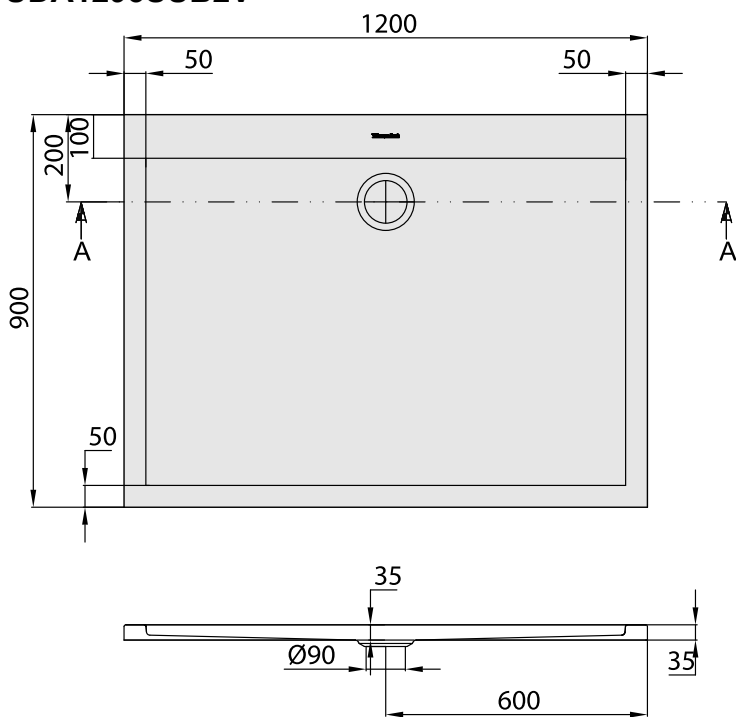

TECHNICAL DRAWINGS

UDA1293SUB2V