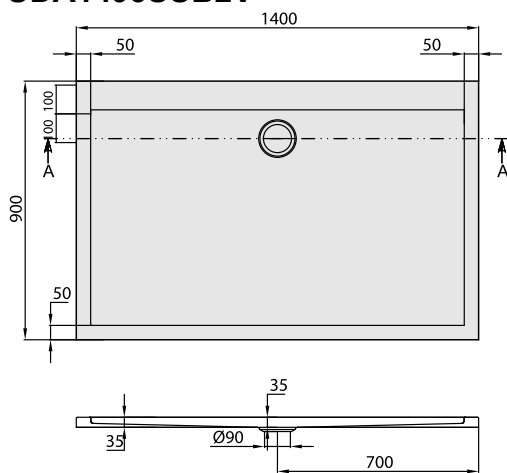

SHOWER TRAYS (ACRYLIC, QUARYL) SUBWAY

PRODUCT INFORMATION

1 . POSITION

Model	UDA1493SUB2V
Collection	Subway
PROJECTS	DESIGN
Width	900 mm
Height	35 mm
Depth	35 mm
Length	1400 mm
Weight	23 kg
description	Technical information:: From size 1400 x 700, two supports (U82990000) are required. , The installation height of the shower tray can be reduced by 30 mm if the Viega outlet fitting art. no. 634 100 is used. Please note: this outlet fitting does not conform to EN 274., Drainage Ø: 90 mm Not included in scope of delivery:: All shower trays are supplied without support/base. Diameter: 90 mm
material	Acrylic
Specification texts	Subway; Shower tray; Size: 1400 x 900 x 35 mm; Rectangular; Acrylic; Not included in scope of delivery:: All shower trays are supplied without support/base.; Diameter: 90 mm; Technical information:: From size 1400 x 700, two supports (U82990000) are required. , The installation height of the shower tray can be reduced by 30 mm if the Viega outlet fitting art. no. 634 100 is used. Please note: this outlet fitting does not conform to EN 274., Drainage Ø: 90 mm

COLOURS

white (alpin)	UDA1493SUB2V-01	4047289540182
Star White	UDA1493SUB2V-96	4047289540199

TECHNICAL DRAWINGS

UDA1493SUB2V

TECHNICAL DRAWINGS

UDA1493SUB2V