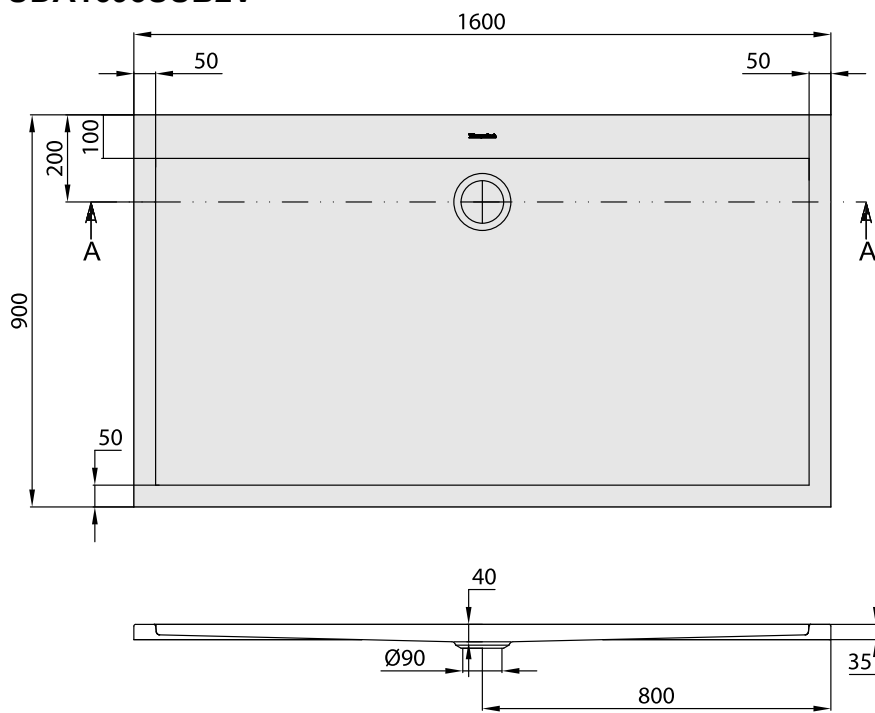

SHOWER TRAYS (ACRYLIC, QUARYL) SUBWAY

PRODUCT INFORMATION

1. POSITION

Model	UDA1693SUB2V
Collection	Subway
PROJECTS	DESIGN
Width	900 mm
Height	35 mm
Depth	35 mm
Length	1600 mm
Weight	28 kg
description	Technical information:: From size 1400 x 700, two supports (U82990000) are required. , The installation height of the shower tray can be reduced by 30 mm if the Viega outlet fitting art. no. 634 100 is used. Please note: this outlet fitting does not conform to EN 274., Drainage Ø: 90 mm Not included in scope of delivery:: All shower trays are supplied without support/base. Diameter: 90 mm
material	Acrylic
Specification texts	Subway; Shower tray; Size: 1600 x 900 x 35 mm; Rectangular; Acrylic; Not included in scope of delivery:: All shower trays are supplied without support/base.; Diameter: 90 mm; Technical information:: From size 1400 x 700, two supports (U82990000) are required. , The installation height of the shower tray can be reduced by 30 mm if the Viega outlet fitting art. no. 634 100 is used. Please note: this outlet fitting does not conform to EN 274., Drainage Ø: 90 mm

COLOURS

white (alpin)	UDA1693SUB2V-01	4047289773924
Star White	UDA1693SUB2V-96	4047289773948

TECHNICAL DRAWINGS

UDA1693SUB2V

TECHNICAL DRAWINGS

UDA1693SUB2V