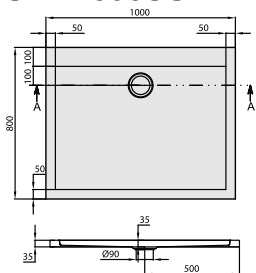

SHOWER TRAYS (ACRYLIC, QUARYL) SUBWAY

PRODUCT INFORMATION

1. POSITION

Model	UDA1835SUB2V
Collection	Subway
PROJECTS	DESIGN
Width	800 mm
Height	35 mm
Depth	35 mm
Length	1000 mm
Weight	11,5 kg
description	Technical information:: From size 1400 x 700, two supports (U82990000) are required. , The installation height of the shower tray can be reduced by 30 mm if the Viega outlet fitting art. no. 634 100 is used. Please note: this outlet fitting does not conform to EN 274., Drainage Ø: 90 mm Not included in scope of delivery:: All shower trays are supplied without support/base. Diameter: 90 mm
material	Acrylic
Specification texts	Subway; Shower tray; Size: 1000 x 800 x 35 mm; Rectangular; Acrylic; Not included in scope of delivery:: All shower trays are supplied without support/base.; Diameter: 90 mm; Technical information:: From size 1400 x 700, two supports (U82990000) are required. , The installation height of the shower tray can be reduced by 30 mm if the Viega outlet fitting art. no. 634 100 is used. Please note: this outlet fitting does not conform to EN 274., Drainage Ø: 90 mm

COLOURS

Star White	UDA1835SUB2V-96	4047289540175
white (alpin)	UDA1835SUB2V-01	4047289540168

TECHNICAL DRAWINGS

UDA1835SUB2V

TECHNICAL DRAWINGS

UDA1835SUB2V