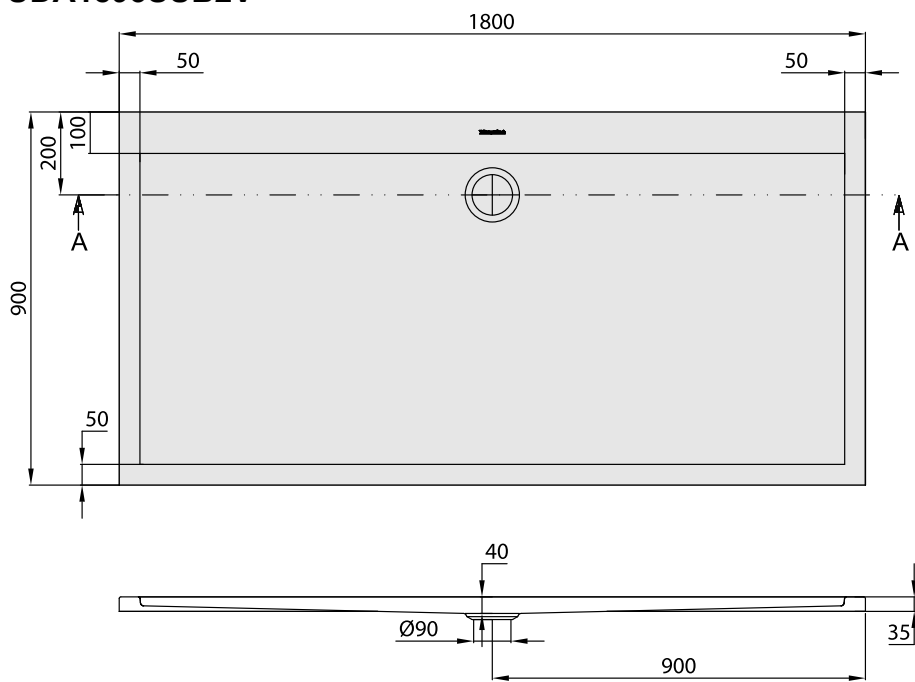

SHOWER TRAYS (ACRYLIC, QUARYL) SUBWAY

PRODUCT INFORMATION

1. POSITION

Model	UDA1893SUB2V
Collection	Subway
PROJECTS	DESIGN
Width	900 mm
Height	35 mm
Depth	35 mm
Length	1800 mm
Weight	33 kg
description	Technical information:: From size 1400 x 700, two supports (U82990000) are required. , The installation height of the shower tray can be reduced by 30 mm if the Viega outlet fitting art. no. 634 100 is used. Please note: this outlet fitting does not conform to EN 274., Drainage Ø: 90 mm Not included in scope of delivery:: All shower trays are supplied without support/base. Diameter: 90 mm
material	Acrylic
Specification texts	Subway; Shower tray; Size: 1800 x 900 x 35 mm; Rectangular; Acrylic; Not included in scope of delivery:: All shower trays are supplied without support/base.; Diameter: 90 mm; Technical information:: From size 1400 x 700, two supports (U82990000) are required. , The installation height of the shower tray can be reduced by 30 mm if the Viega outlet fitting art. no. 634 100 is used. Please note: this outlet fitting does not conform to EN 274., Drainage Ø: 90 mm

COLOURS

white (alpin)	UDA1893SUB2V-01	4047289773955
Star White	UDA1893SUB2V-96	4047289773979

TECHNICAL DRAWINGS

UDA1893SUB2V

TECHNICAL DRAWINGS

UDA1893SUB2V