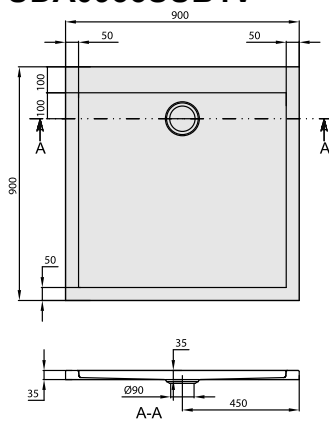

TECHNICAL DRAWINGS

UDA0935SUB1V