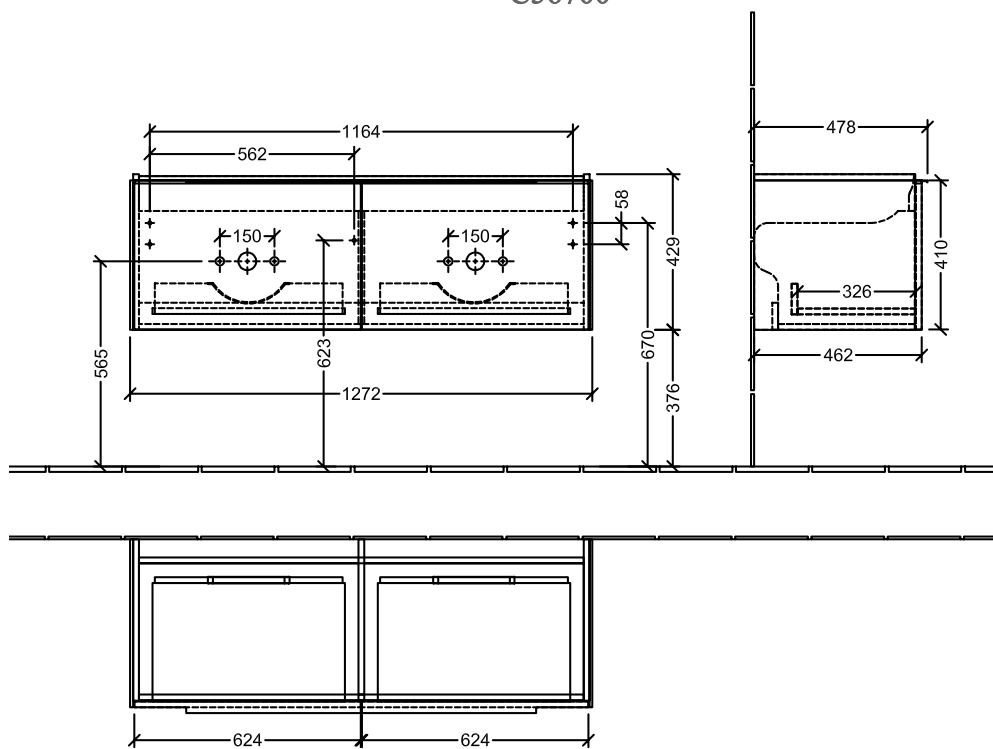

CABINET SUBWAY 3.0

PRODUCT INFORMATION

1. POSITION

Model	C56700
Collection	Subway 3.0
PROJECTS	DESIGN
Width	1272 mm
Height	429 mm
Depth	478 mm
Description	Wood fastening set included washbasin on the middle Handles: Glossy aluminium handle Equipped with: 2x pull-out compartment with non-slip mat, 2 x accessory dish (small) For combination with: Subway 3.0 4A71 D1/D3/D5 Please order specified washbasin separately, It is not always possible to cancel or alter orders!
Installation	wall-mounted
Specification texts	Subway 3.0; Vanity unit; Wood; Size: 1272 x 429 x 478 mm; Angular; wall-mounted; fastening set included; washbasin on the middle; Equipped with: 2x pull-out compartment with non-slip mat, 2 x accessory dish (small); For combination with: Subway 3.0 4A71 D1/D3/D5; Please order specified washbasin separately, It is not always possible to cancel or alter orders!; Handles: Glossy aluminium handle

TECHNICAL DRAWINGS

C56700

Subway 3.0 C5670	 Villeroy & Boch 1748
V01 / 08.12.2020	