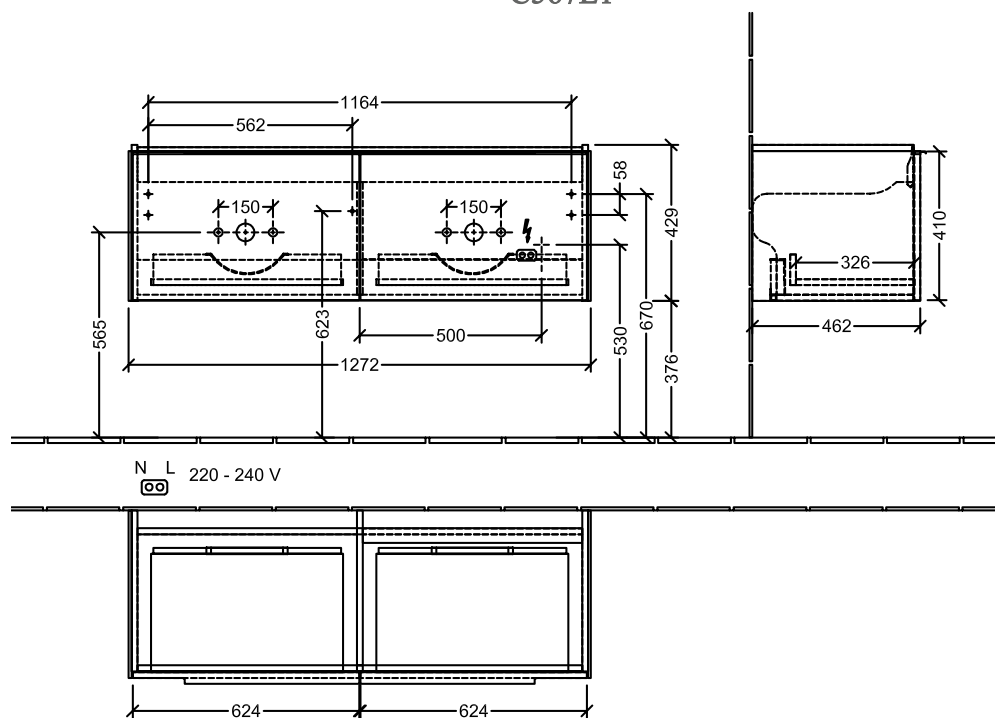

TECHNICAL DRAWINGS

C567L1

Subway 3.0 C567L	 Villeroy & Boch 1748
V01 / 08.12.2020