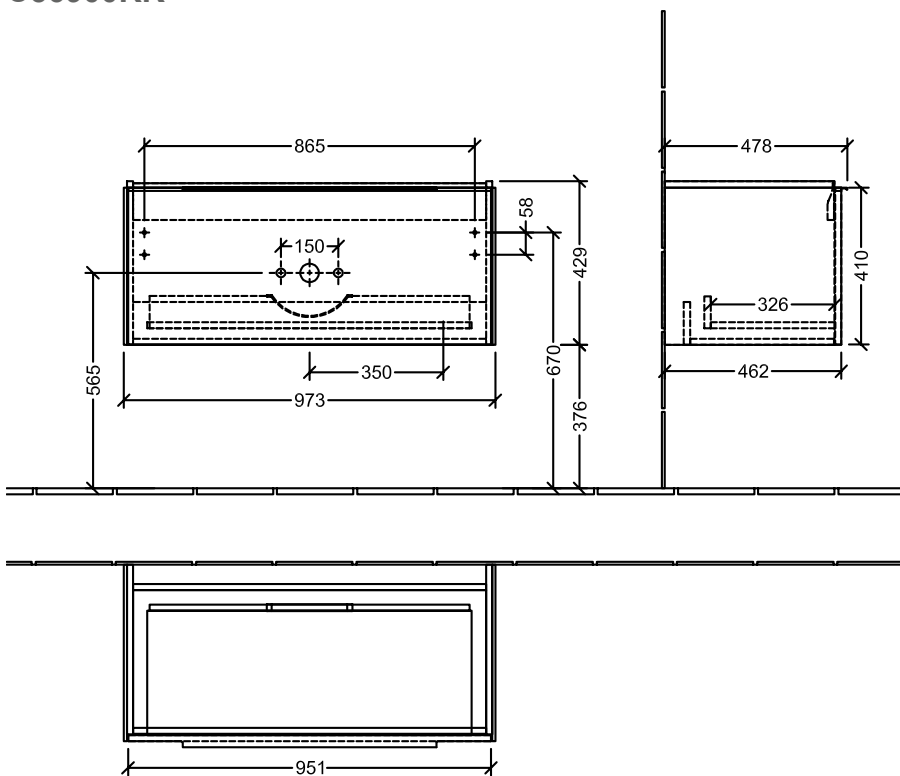

BATHROOM FURNITURE SUBWAY 3.0

PRODUCT INFORMATION

1 . POSITION

Article number	C56900RK
Article title	Villeroy & Boch Subway 3.0 Vanity unit, 1 pull-out compartment, 973 x 429 x 462 mm, Stone Oak
Product designation	Vanity unit
Collection	Subway 3.0
PROJECTS	DESIGN
Assembly / Assembly type	wall-mounted
Type of opening	1 pull-out compartment
Equipment	1 x pull-out compartment with non-slip mat 2 x accessory dish (small)
Scope of delivery	1 x vanity unit 1 x fastening set
Position of washbasin	washbasin on the middle
Ordering information	Please order specified washbasin separately. It is not always possible to cancel or alter orders!
Depth in mm	462
Width in mm	973
Height in mm	429
Weight in kg	25,30
express delivery	No
Suitable for	selected vanity washbasins
Function	with SoftClosing
Material front	Chipboard
Surface of front	Direct coating
Material body	Chipboard
Surface of body	Direct coating
Other material	Handle: aluminium
other surfaces	Handle: glossy
Type of handles	Handle
EAN number	4062373839706

COLOUR

COLOUR DESIGNATION

Stone Oak

TECHNICAL DRAWINGS

C56900RK

Subway 3.0 C5690	 Villeroy & Boch 1748
V01 / 08.12.2020	