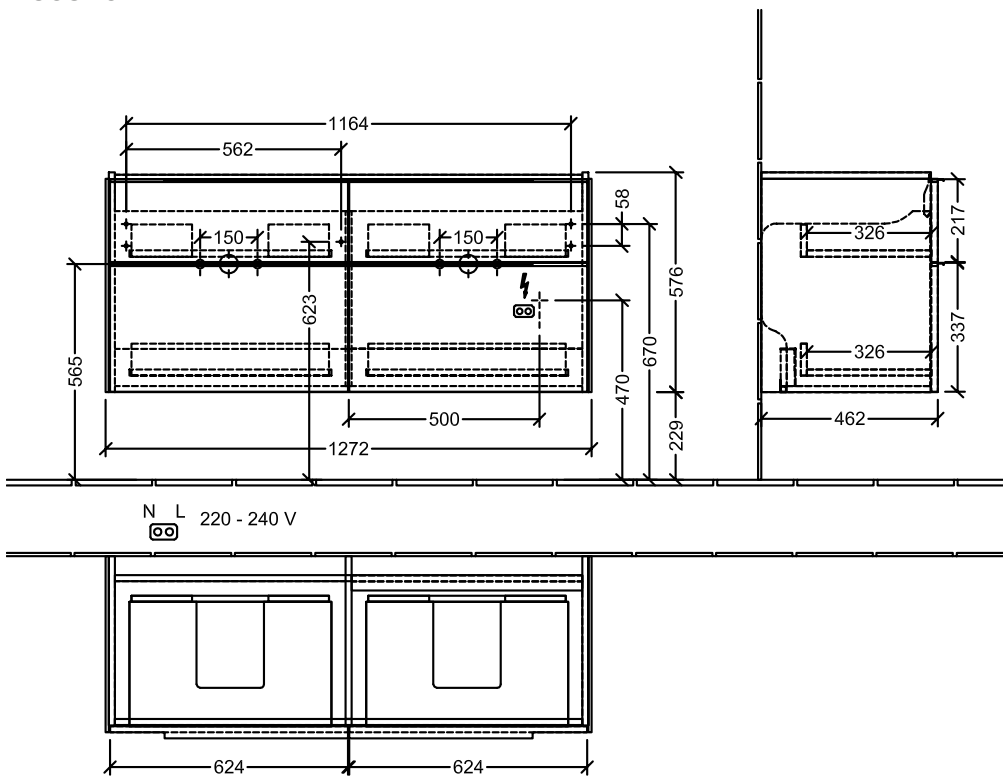

TECHNICAL DRAWINGS

C568L0VH

Subway 3.0 C568L	 Villeroy & Boch 1748
V01 / 08.12.2020