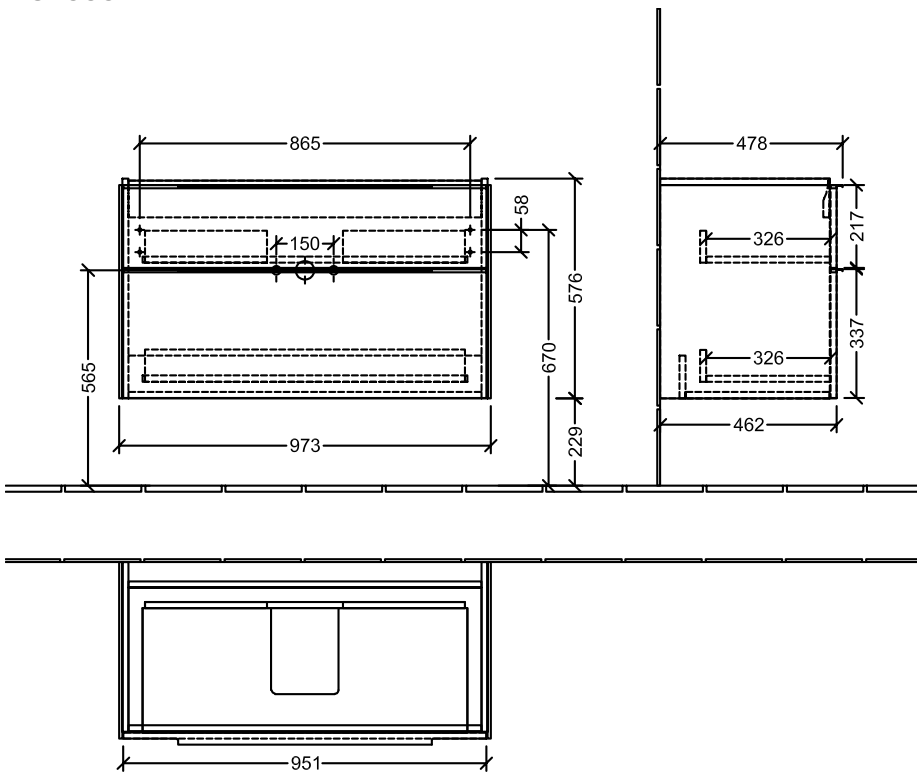

TECHNICAL DRAWINGS

C5700RH

Subway 3.0 C5700	 Villeroy & Boch 1748
V01 / 08.12.2020