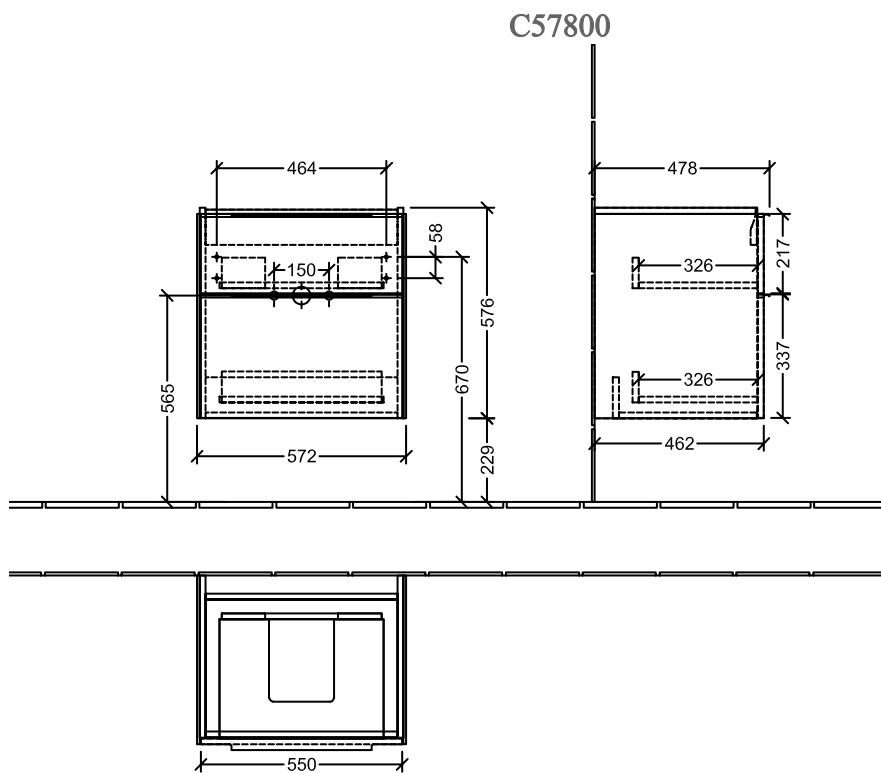

CABINET SUBWAY 3.0

PRODUCT INFORMATION

1. POSITION

Model	C57800
Collection	Subway 3.0
PROJECTS	DESIGN
Width	572 mm
Height	576 mm
Depth	478 mm
Description	Wood fastening set included washbasin on the middle Handles: Glossy aluminium handle Equipped with: 2x pull-out compartment with non-slip mat, 1 x accessory dish (small) For combination with: Subway 3.0 4A70 60/61/67 Please order specified washbasin separately, It is not always possible to cancel or alter orders!
Installation	wall-mounted
Specification texts	Subway 3.0; Vanity unit; Wood; Size: 572 x 576 x 478 mm; Angular; wall-mounted; fastening set included; washbasin on the middle; Equipped with: 2x pull-out compartment with non-slip mat, 1 x accessory dish (small); For combination with: Subway 3.0 4A70 60/61/67; Please order specified washbasin separately, It is not always possible to cancel or alter orders!; Handles: Glossy aluminium handle

TECHNICAL DRAWINGS

Subway 3.0 C5780	 Villeroy & Boch 1748
V01 / 08.12.2020	