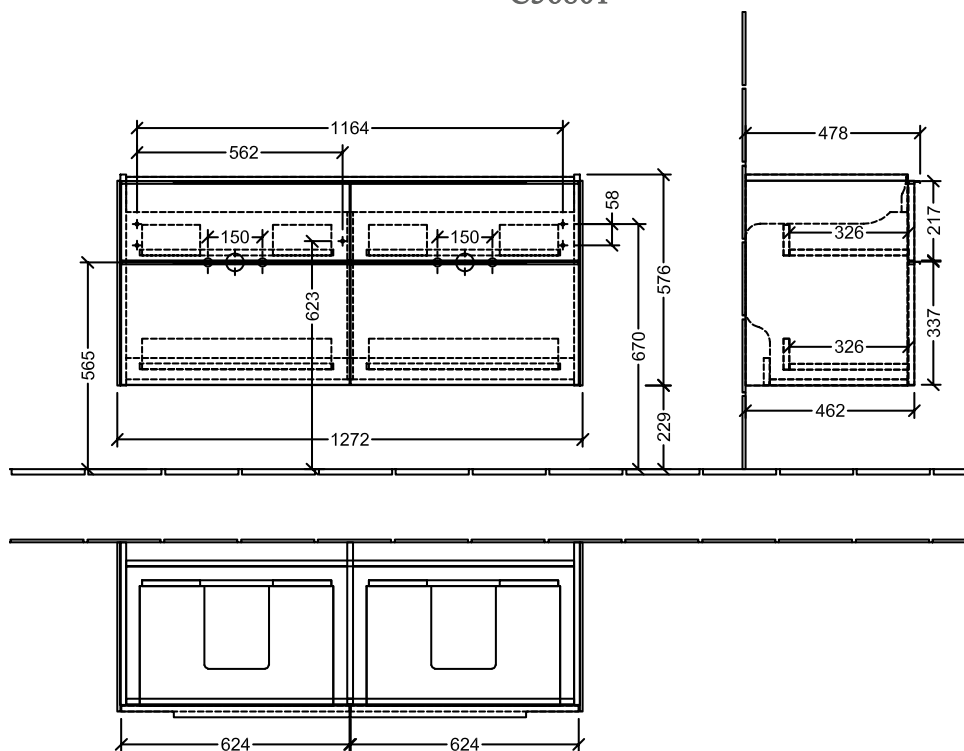

CABINET SUBWAY 3.0

PRODUCT INFORMATION

1. POSITION

Model	C56801
Collection	Subway 3.0
PROJECTS	■ DESIGN
Width	1272 mm
Height	576 mm
Depth	478 mm
Description	Wood fastening set included washbasin on the middle Handles: Handle Volcano Black Equipped with: 4x pull-out compartment with non-slip mat, 2 x accessory dish (small) For combination with: Subway 3.0 4A71 D1/D3/D5 Please order specified washbasin separately, It is not always possible to cancel or alter orders!
Installation	wall-mounted
Specification texts	Subway 3.0; Vanity unit; Wood; Size: 1272 x 576 x 478 mm; Angular; wall-mounted; fastening set included; washbasin on the middle; Equipped with: 4x pull-out compartment with non-slip mat, 2 x accessory dish (small); For combination with: Subway 3.0 4A71 D1/D3/D5; Please order specified washbasin separately, It is not always possible to cancel or alter orders!; Handles: Handle Volcano Black

TECHNICAL DRAWINGS

C56801

Subway 3.0 C5680	 Villeroy & Boch 1748
V01 / 08.12.2020	