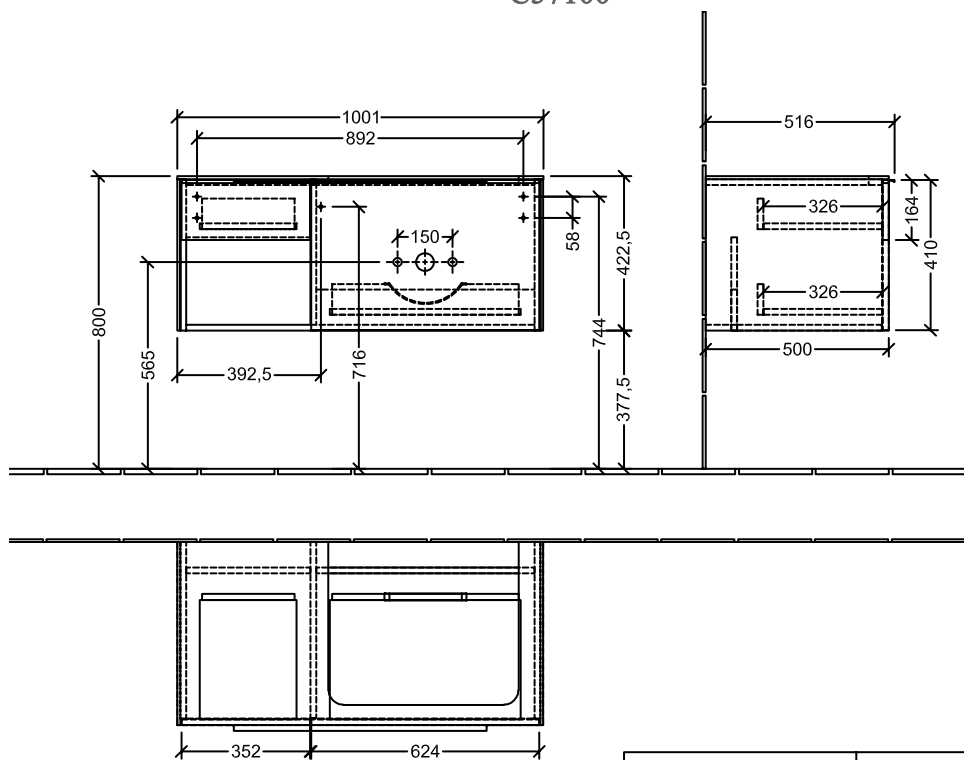

CABINET SUBWAY 3.0

PRODUCT INFORMATION

1. POSITION

Model	C57100
Collection	Subway 3.0
PROJECTS	DESIGN
Width	1001 mm
Height	422,5 mm
Depth	516 mm
Description	With shelf element Wood fastening set included washbasin on right Handles: Glossy aluminium handle Equipped with: 2x pull-out compartment with non-slip mat, 2 x accessory dish (small), 1 x shelf unit on left For combination with: Subway 3.0 4A70 6F/6G/6L Please order specified washbasin separately, It is not always possible to cancel or alter orders!
Installation	wall-mounted
Specification texts	Subway 3.0; Vanity unit; Wood; Size: 1001 x 422,5 x 516 mm; Angular; With shelf element; wall-mounted; fastening set included; washbasin on right; Equipped with: 2x pull-out compartment with non-slip mat, 2 x accessory dish (small), 1 x shelf unit on left; For combination with: Subway 3.0 4A70 6F/6G/6L; Please order specified washbasin separately, It is not always possible to cancel or alter orders!; Handles: Glossy aluminium handle

TECHNICAL DRAWINGS

C57100

Subway 3.0 C5710	 Villeroy & Boch 1748
V01 / 08.12.2020	