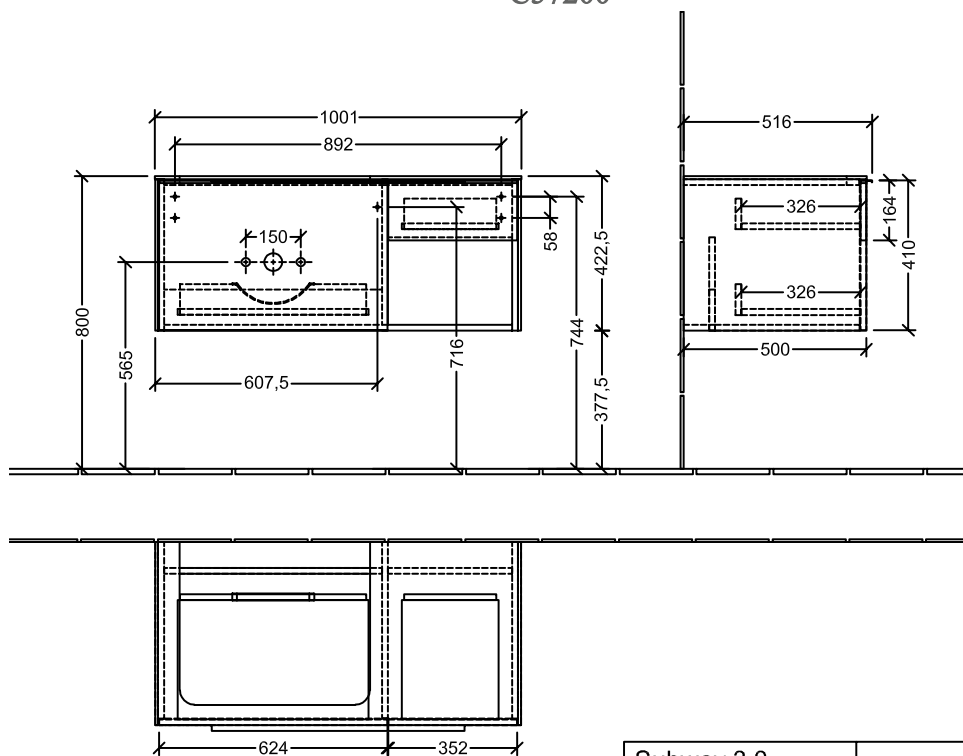

CABINET SUBWAY 3.0

PRODUCT INFORMATION

1. POSITION

Model	C57200
Collection	Subway 3.0
PROJECTS	DESIGN
Width	1001 mm
Height	422,5 mm
Depth	516 mm
Description	With shelf element Wood fastening set included washbasin on left Handles: Glossy aluminium handle Equipped with: 2x pull-out compartment with non-slip mat, 2 x accessory dish (small), 1 x shelf unit on right For combination with: Subway 3.0 4A70 6F/6G/6L Please order specified washbasin separately, It is not always possible to cancel or alter orders!
Installation	wall-mounted
Specification texts	Subway 3.0; Vanity unit; Wood; Size: 1001 x 422,5 x 516 mm; Angular; With shelf element; wall-mounted; fastening set included; washbasin on left; Equipped with: 2x pull-out compartment with non-slip mat, 2 x accessory dish (small), 1 x shelf unit on right; For combination with: Subway 3.0 4A70 6F/6G/6L; Please order specified washbasin separately, It is not always possible to cancel or alter orders!; Handles: Glossy aluminium handle

TECHNICAL DRAWINGS

C57200

Subway 3.0 C5720	 Villeroy & Boch 1748
V01 / 08.12.2020	