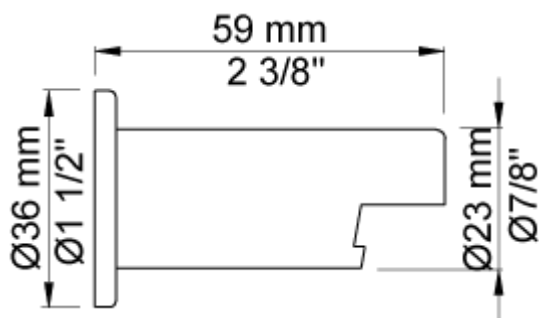

Date:

Client:

Project:

VOLA product: T27

**T27**

Bottle opener.

**Available in colors**

Color 02, Grey
Color 04, Light blue
Color 05, Orange
Color 06, Light green
Color 08, Yellow
Color 09, Dark grey
Color 12, Mocca
Color 14, Bright red
Color 15, Dark blue
Color 16, Polished chrome
Color 17, Gloss black
Color 18, White
Color 19, Natural brass
Color 20, Brushed chrome
Color 21, Carmine red
Color 25, Pink
Color 27, Matt black