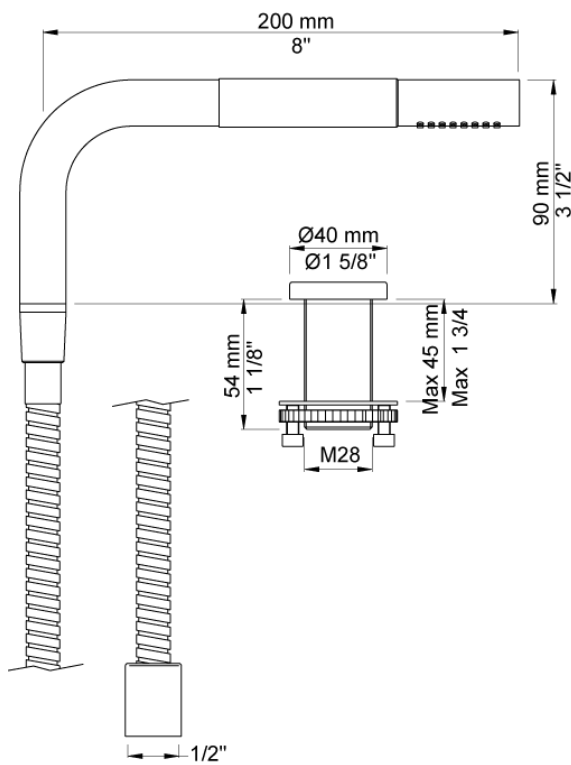

Available in colors

- Color 02, Grey
- Color 04, Light blue
- Color 05, Orange
- Color 06, Light green
- Color 08, Yellow
- Color 09, Dark grey
- Color 12, Mocca
- Color 14, Bright red
- Color 15, Dark blue
- Color 16, Polished chrome
- Color 17, Gloss black
- Color 18, White
- Color 19, Natural brass
- Color 20, Brushed chrome
- Color 21, Carmine red
- Color 25, Pink
- Color 27, Matt black
- Color 40, Brushed stainless steel