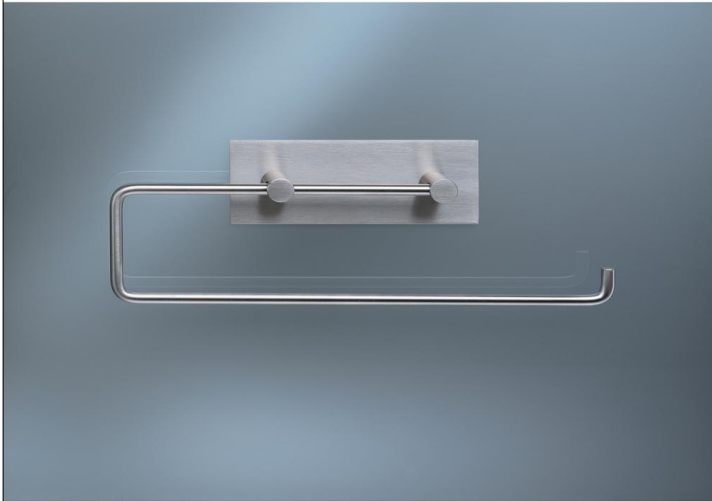

Date:

Client:

Project:

VOLA product: T13

**T13**

Double toilet roll holder or kitchen roll holder.

**Available in colors**

- Color 02, Grey
- Color 04, Light blue
- Color 05, Orange
- Color 06, Light green
- Color 08, Yellow
- Color 09, Dark grey
- Color 12, Mocca
- Color 14, Bright red
- Color 15, Dark blue
- Color 16, Polished chrome
- Color 17, Gloss black
- Color 18, White
- Color 19, Natural brass
- Color 20, Brushed chrome
- Color 21, Carmine red
- Color 25, Pink
- Color 27, Matt black
- Color 40, Brushed stainless steel