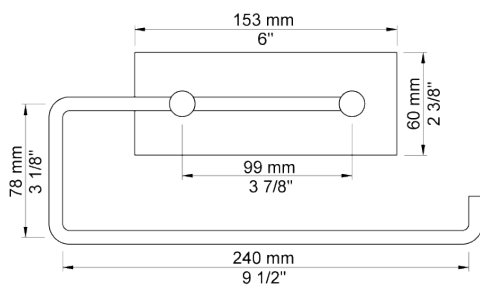

Date:

Client:

Project:

VOLA product: T13

**T13**

Double toilet roll holder or kitchen roll holder.

**Available in colors**

- Color 02, Grey
- Color 04, Light blue
- Color 05, Orange
- Color 06, Light green
- Color 08, Yellow
- Color 09, Dark grey
- Color 12, Mocca
- Color 14, Bright red
- Color 15, Dark blue
- Color 16, Polished chrome
- Color 17, Gloss black
- Color 18, White
- Color 19, Natural brass
- Color 20, Brushed chrome
- Color 21, Carmine red
- Color 25, Pink
- Color 27, Matt black
- Color 40, Brushed stainless steel