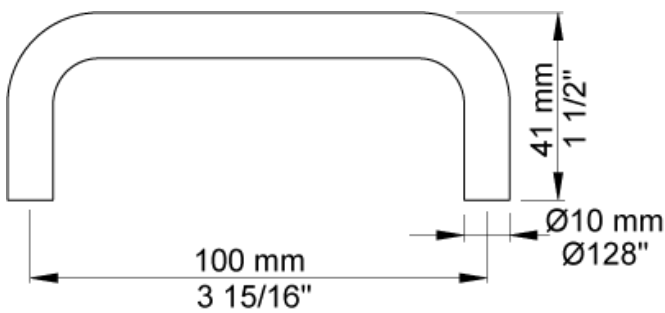

Date:

Client:

Project:

VOLA product: T30

T30

Drawer pull, 1 pc.

Available in colors

- Color 02, Grey
- Color 04, Light blue
- Color 05, Orange
- Color 06, Light green
- Color 08, Yellow
- Color 09, Dark grey
- Color 12, Mocca
- Color 14, Bright red
- Color 15, Dark blue
- Color 16, Polished chrome
- Color 17, Gloss black
- Color 18, White
- Color 19, Natural brass
- Color 20, Brushed chrome
- Color 21, Carmine red
- Color 25, Pink
- Color 27, Matt black