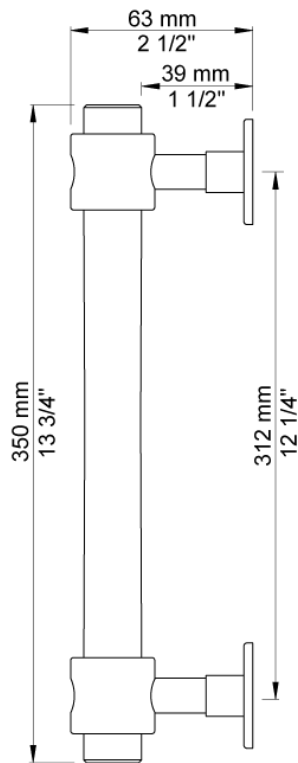

Date:

Client:

Project:

VOLA product: T23

T23

Grab rail.

Available in colors

- Color 02, Grey
- Color 04, Light blue
- Color 05, Orange
- Color 06, Light green
- Color 08, Yellow
- Color 09, Dark grey
- Color 12, Mocca
- Color 14, Bright red
- Color 15, Dark blue
- Color 16, Polished chrome
- Color 17, Gloss black
- Color 18, White
- Color 19, Natural brass
- Color 20, Brushed chrome
- Color 21, Carmine red
- Color 25, Pink
- Color 27, Matt black
- Color 40, Brushed stainless steel