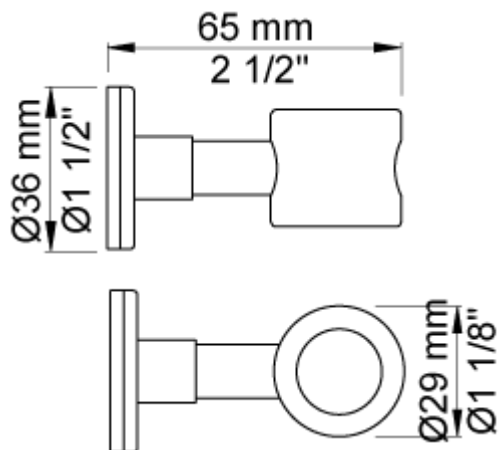

Date:

Client:

Project:

VOLA product: T9

**T9**

Hand shower holder for high mounting.

**Available in colors**

Color 02, Grey
Color 04, Light blue
Color 05, Orange
Color 06, Light green
Color 08, Yellow
Color 09, Dark grey
Color 12, Mocca
Color 14, Bright red
Color 15, Dark blue
Color 16, Polished chrome
Color 17, Gloss black
Color 18, White
Color 19, Natural brass
Color 20, Brushed chrome
Color 21, Carmine red
Color 25, Pink
Color 27, Matt black
Color 40, Brushed stainless steel