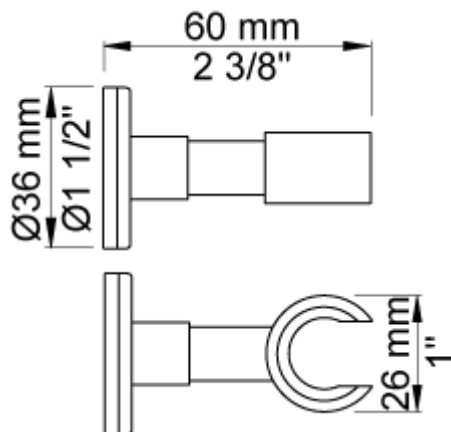

Date:

Client:

Project:

VOLA product: T8

T8

Hand shower holder for low mounting.

Available in colors

- Color 02, Grey
- Color 04, Light blue
- Color 05, Orange
- Color 06, Light green
- Color 08, Yellow
- Color 09, Dark grey
- Color 12, Mocca
- Color 14, Bright red
- Color 15, Dark blue
- Color 16, Polished chrome
- Color 17, Gloss black
- Color 18, White
- Color 19, Natural brass
- Color 20, Brushed chrome
- Color 21, Carmine red
- Color 25, Pink
- Color 27, Matt black
- Color 40, Brushed stainless steel