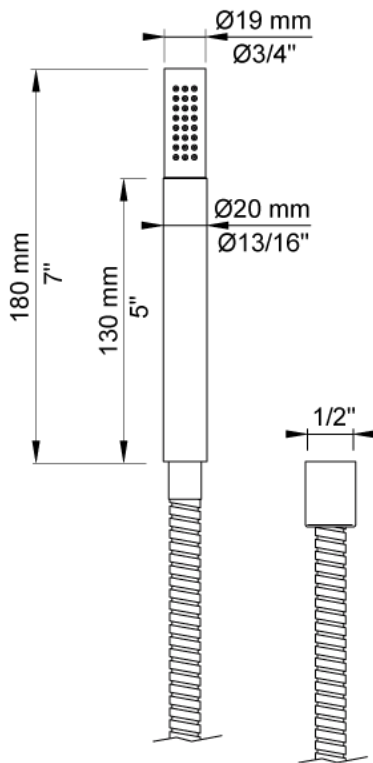

Date:

Client:

Project:

VOLA product: T2

T2

Hand shower with 1.5 m hose.

Flow

	Bar:	1.0	2.0	3.0	4.0	5.0
T2 ¹⁾	(l/min)	5.2	7.4	9.0	9.0	9.0

¹⁾ 070

Available in colors

- Color 02, Grey
- Color 04, Light blue
- Color 05, Orange
- Color 06, Light green
- Color 08, Yellow
- Color 09, Dark grey
- Color 12, Mocca
- Color 14, Bright red
- Color 15, Dark blue
- Color 16, Polished chrome
- Color 17, Gloss black
- Color 18, White
- Color 19, Natural brass
- Color 20, Brushed chrome
- Color 21, Carmine red
- Color 25, Pink
- Color 27, Matt black
- Color 40, Brushed stainless steel