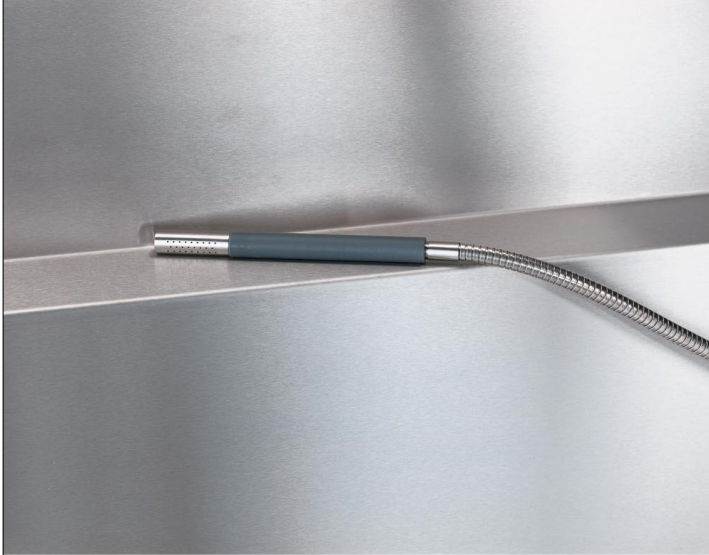

Date:

Client:

Project:

VOLA product: T2

T2

Hand shower with 1.5 m hose.

Flow

	Bar:	1.0	2.0	3.0	4.0	5.0
T2 ¹⁾	(l/min)	5.2	7.4	9.0	9.0	9.0

¹⁾ 070

Available in colors

- Color 02, Grey
- Color 04, Light blue
- Color 05, Orange
- Color 06, Light green
- Color 08, Yellow
- Color 09, Dark grey
- Color 12, Mocca
- Color 14, Bright red
- Color 15, Dark blue
- Color 16, Polished chrome
- Color 17, Gloss black
- Color 18, White
- Color 19, Natural brass
- Color 20, Brushed chrome
- Color 21, Carmine red
- Color 25, Pink
- Color 27, Matt black
- Color 40, Brushed stainless steel