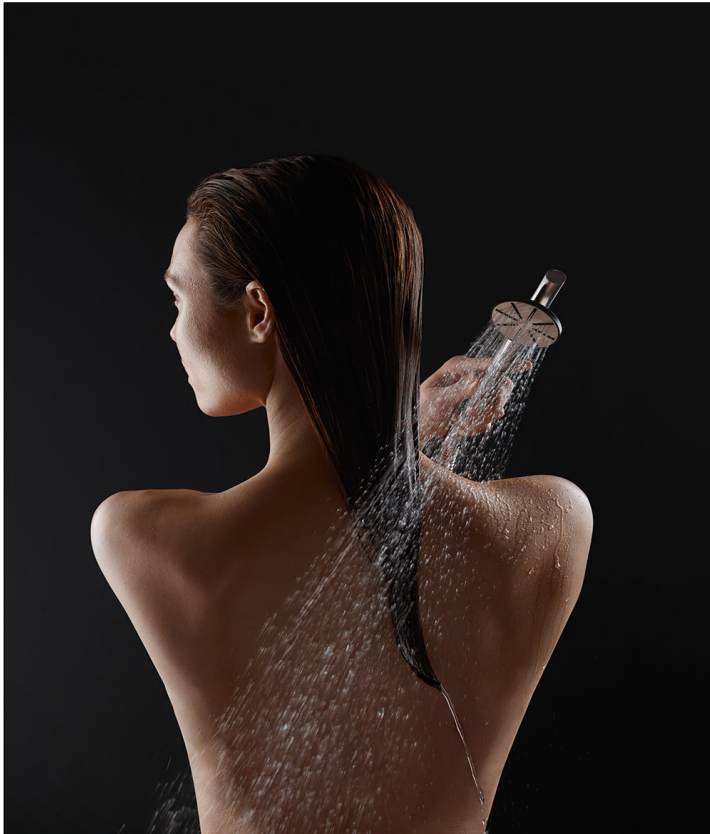

Date:

Client:

Project:

VOLA product: T60

T60

Hand shower with 1.5 m hose

Available in colors

- Color 02, Grey
- Color 04, Light blue
- Color 05, Orange
- Color 06, Light green
- Color 08, Yellow
- Color 09, Dark grey
- Color 12, Mocca
- Color 14, Bright red
- Color 15, Dark blue
- Color 16, Polished chrome
- Color 17, Gloss black
- Color 18, White
- Color 19, Natural brass
- Color 20, Brushed chrome
- Color 21, Carmine red
- Color 25, Pink
- Color 27, Matt black
- Color 40, Brushed stainless steel