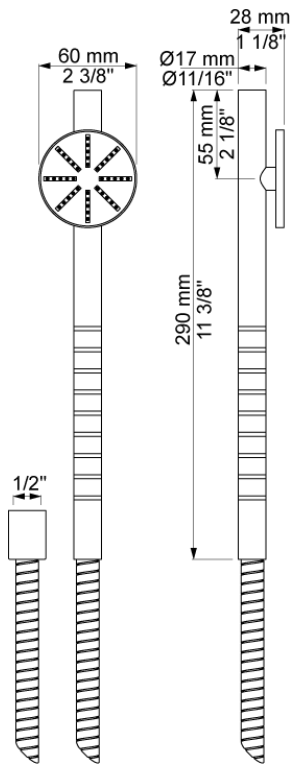

Date:

Client:

Project:

VOLA product: T60

T60

Hand shower with 1.5 m hose

Available in colors

- Color 02, Grey
- Color 04, Light blue
- Color 05, Orange
- Color 06, Light green
- Color 08, Yellow
- Color 09, Dark grey
- Color 12, Mocca
- Color 14, Bright red
- Color 15, Dark blue
- Color 16, Polished chrome
- Color 17, Gloss black
- Color 18, White
- Color 19, Natural brass
- Color 20, Brushed chrome
- Color 21, Carmine red
- Color 25, Pink
- Color 27, Matt black
- Color 40, Brushed stainless steel