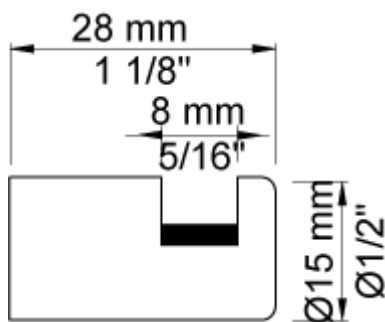

Date:

Client:

Project:

VOLA product: T20

**T20**

Mirror holder, 4 pcs.

**Available in colors**

Color 02, Grey
Color 04, Light blue
Color 05, Orange
Color 06, Light green
Color 08, Yellow
Color 09, Dark grey
Color 12, Mocca
Color 14, Bright red
Color 15, Dark blue
Color 16, Polished chrome
Color 17, Gloss black
Color 18, White
Color 19, Natural brass
Color 20, Brushed chrome
Color 21, Carmine red
Color 25, Pink
Color 27, Matt black
Color 40, Brushed stainless steel