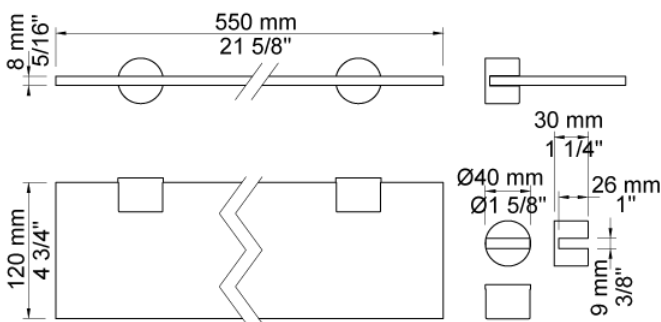

Date:

Client:

Project:

VOLA product: T25

**T25**

Shelf, transparent acrylic, with two holders. 550 mm x 120 mm x 8 mm. Available with shelf, opaque acrylic (T25A) and Shelf, glass (T25G).

**Available in colors**