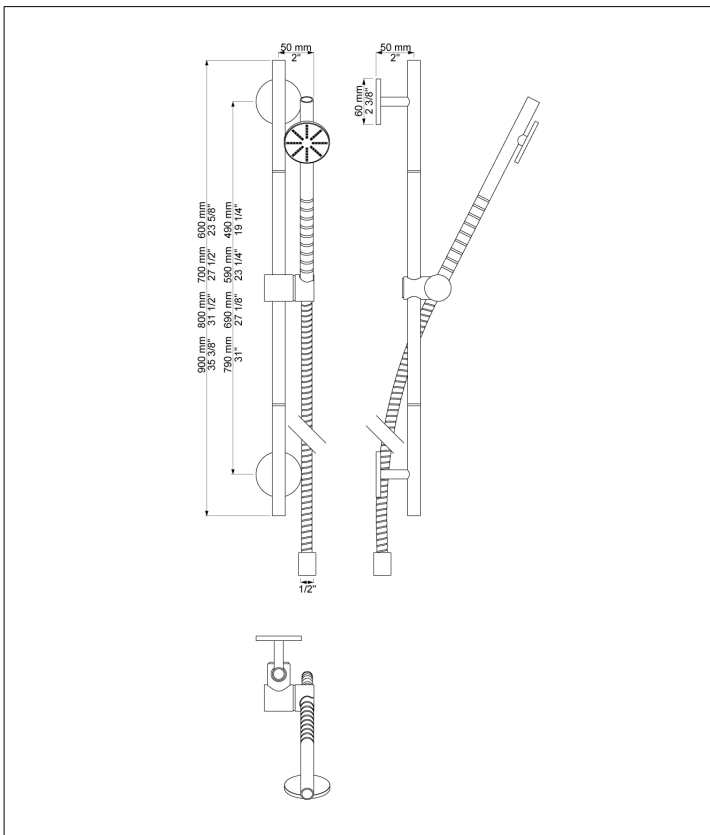

Date:

Client:

Project:

VOLA product: T65

**T65**

Shower rail (Standard length 700 mm) with hand shower and hose T60.

**Available in colors**

- Color 02, Grey
- Color 04, Light blue
- Color 05, Orange
- Color 06, Light green
- Color 08, Yellow
- Color 09, Dark grey
- Color 12, Mocca
- Color 14, Bright red
- Color 15, Dark blue
- Color 16, Polished chrome
- Color 17, Gloss black
- Color 18, White
- Color 19, Natural brass
- Color 20, Brushed chrome
- Color 21, Carmine red
- Color 25, Pink
- Color 27, Matt black
- Color 40, Brushed stainless steel