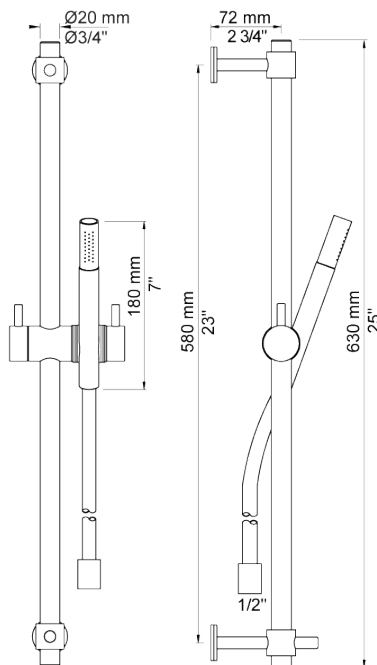

Date:

Client:

Project:

VOLA product: T34

T34

Shower rail with hand shower T2.

Available in colors

- Color 02, Grey
- Color 04, Light blue
- Color 05, Orange
- Color 06, Light green
- Color 08, Yellow
- Color 09, Dark grey
- Color 12, Mocca
- Color 14, Bright red
- Color 15, Dark blue
- Color 16, Polished chrome
- Color 17, Gloss black
- Color 18, White
- Color 19, Natural brass
- Color 20, Brushed chrome
- Color 21, Carmine red
- Color 25, Pink
- Color 27, Matt black
- Color 40, Brushed stainless steel