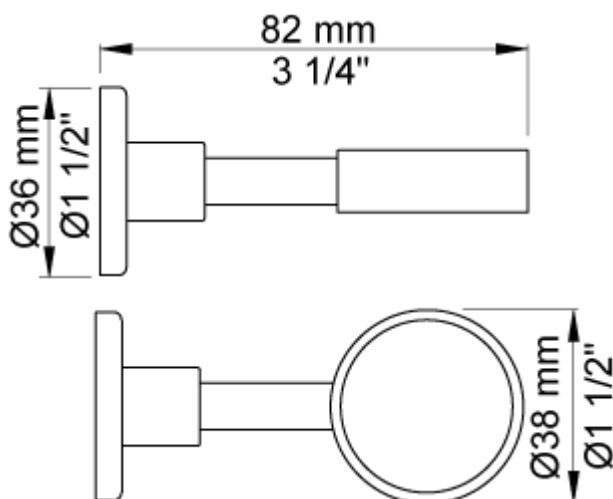

Date:

Client:

Project:

VOLA product: T4

**T4**

Soap ring.

**Available in colors**

Color 02, Grey
Color 04, Light blue
Color 05, Orange
Color 06, Light green
Color 08, Yellow
Color 09, Dark grey
Color 12, Mocca
Color 14, Bright red
Color 15, Dark blue
Color 16, Polished chrome
Color 17, Gloss black
Color 18, White
Color 19, Natural brass
Color 20, Brushed chrome
Color 21, Carmine red
Color 25, Pink
Color 27, Matt black
Color 40, Brushed stainless steel